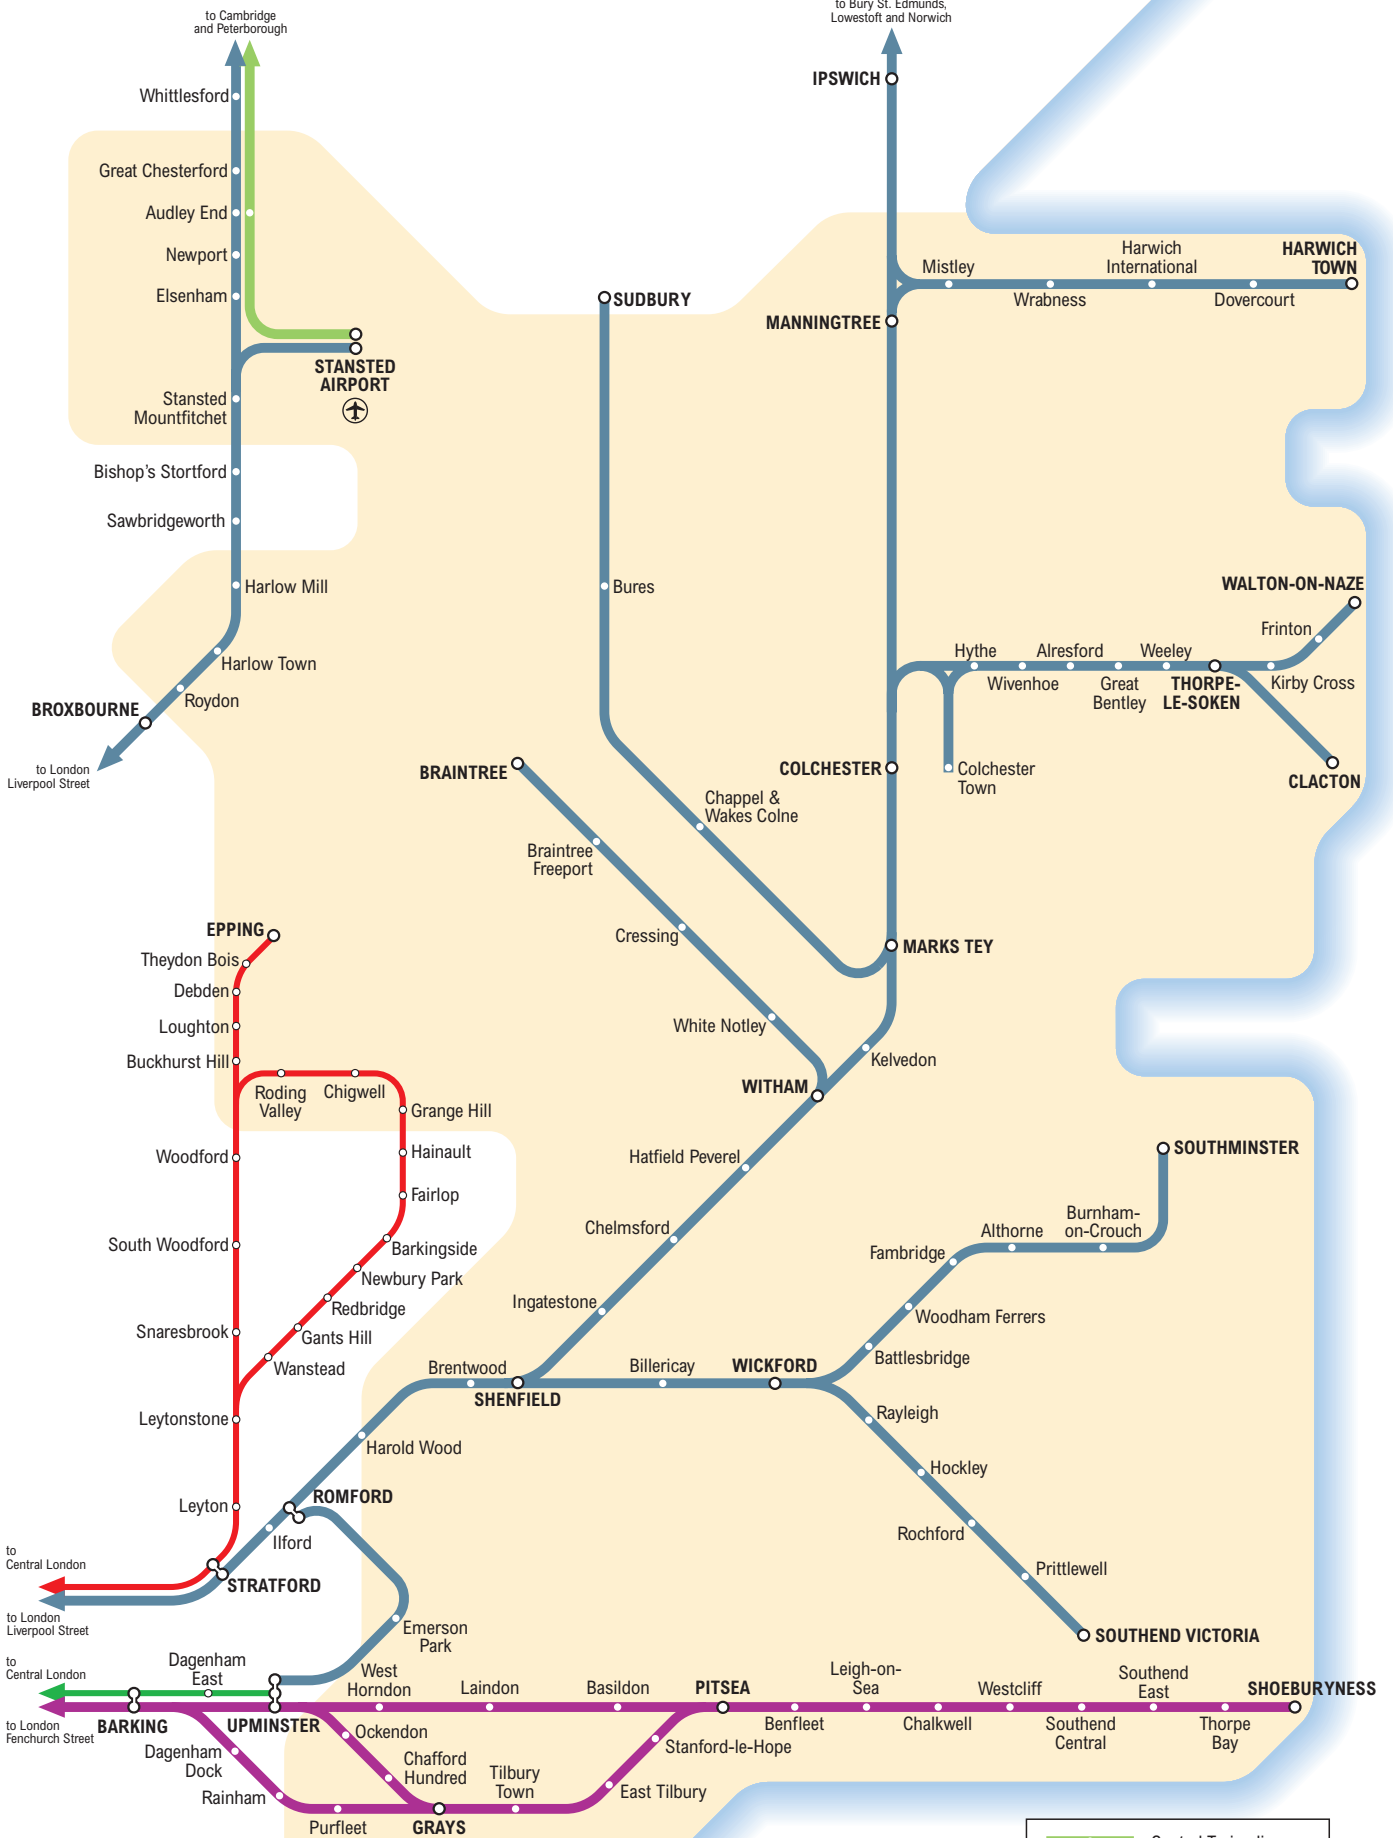

Rail & Tube services serving Essex

	Central Trains line
	'One' Railway line
	c2c line
	London Underground Central Line
	London Underground District Line
	Interchange