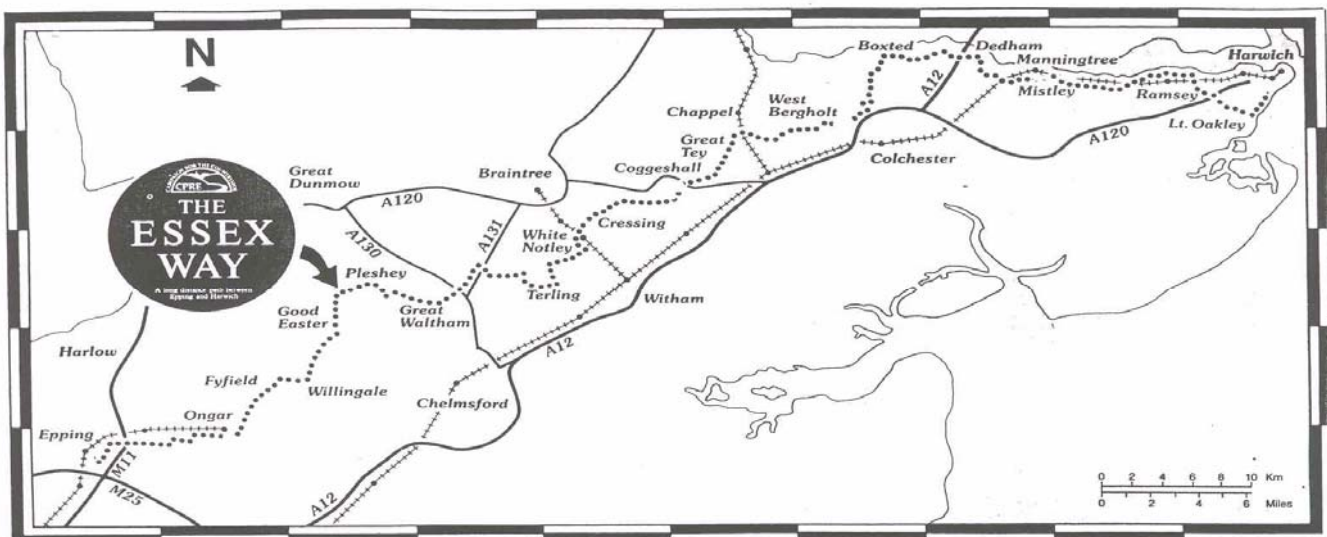

Please note: This guide does not constitute a recommendation.

The Essex Way Distance Chart (West to East)

LOCATION	Distance from previous location (miles)	Total distance (miles)
EPPING Tube Station	0	0
TOOT HILL The Green Man Inn	4.7	4.7
CHIPPING ONGAR High Street	2.9	7.6
CANNON'S GREEN	2.9	10.5
WILLINGALE The Churches	1.9	12.4
GOOD EASTER The Star Inn (No longer a Pub)	4.5	16.9
PLESHEY The Castle	4.5	21.4
GREAT WALTHAM Main Road	2.2	23.6
GREAT LEIGHS A131	3.4	27.0
FULLER STREET The Compasses Inn	1.8	28.8
TERLING The Ford	2.0	30.8
FAIRSTEAD The Church	1.3	32.1
WHITE NOTLEY Station Road	2.6	34.7
CRESSING The Church	1.6	36.3
COGGESHALL The Abbey	5.1	41.4
GREAT TEY The Church	4.2	45.6
FORD STREET The Shoulder of Mutton Inn	3.1	48.7
WEST BERGHOLT New Church Road	3.0	51.7
GREAT HORKSLEY The Half Butt Inn	1.9	53.6
BOXTED The Church	4.1	57.7
DEDHAM The Church	5.2	62.9
MANNINGTREE Quay Street	4.7	67.6
MISTLEY The Swan Fountain	0.8	68.4
BRADFIELD The Strangers Home Inn	2.3	70.7
WRABNESS The Church	2.2	72.9
RAMSEY The Castle Inn	3.2	76.1
LITTLE OAKLEY B1414	1.0	77.1
HARWICH The High Lighthouse	4.3	81.4
TOTAL		81.4