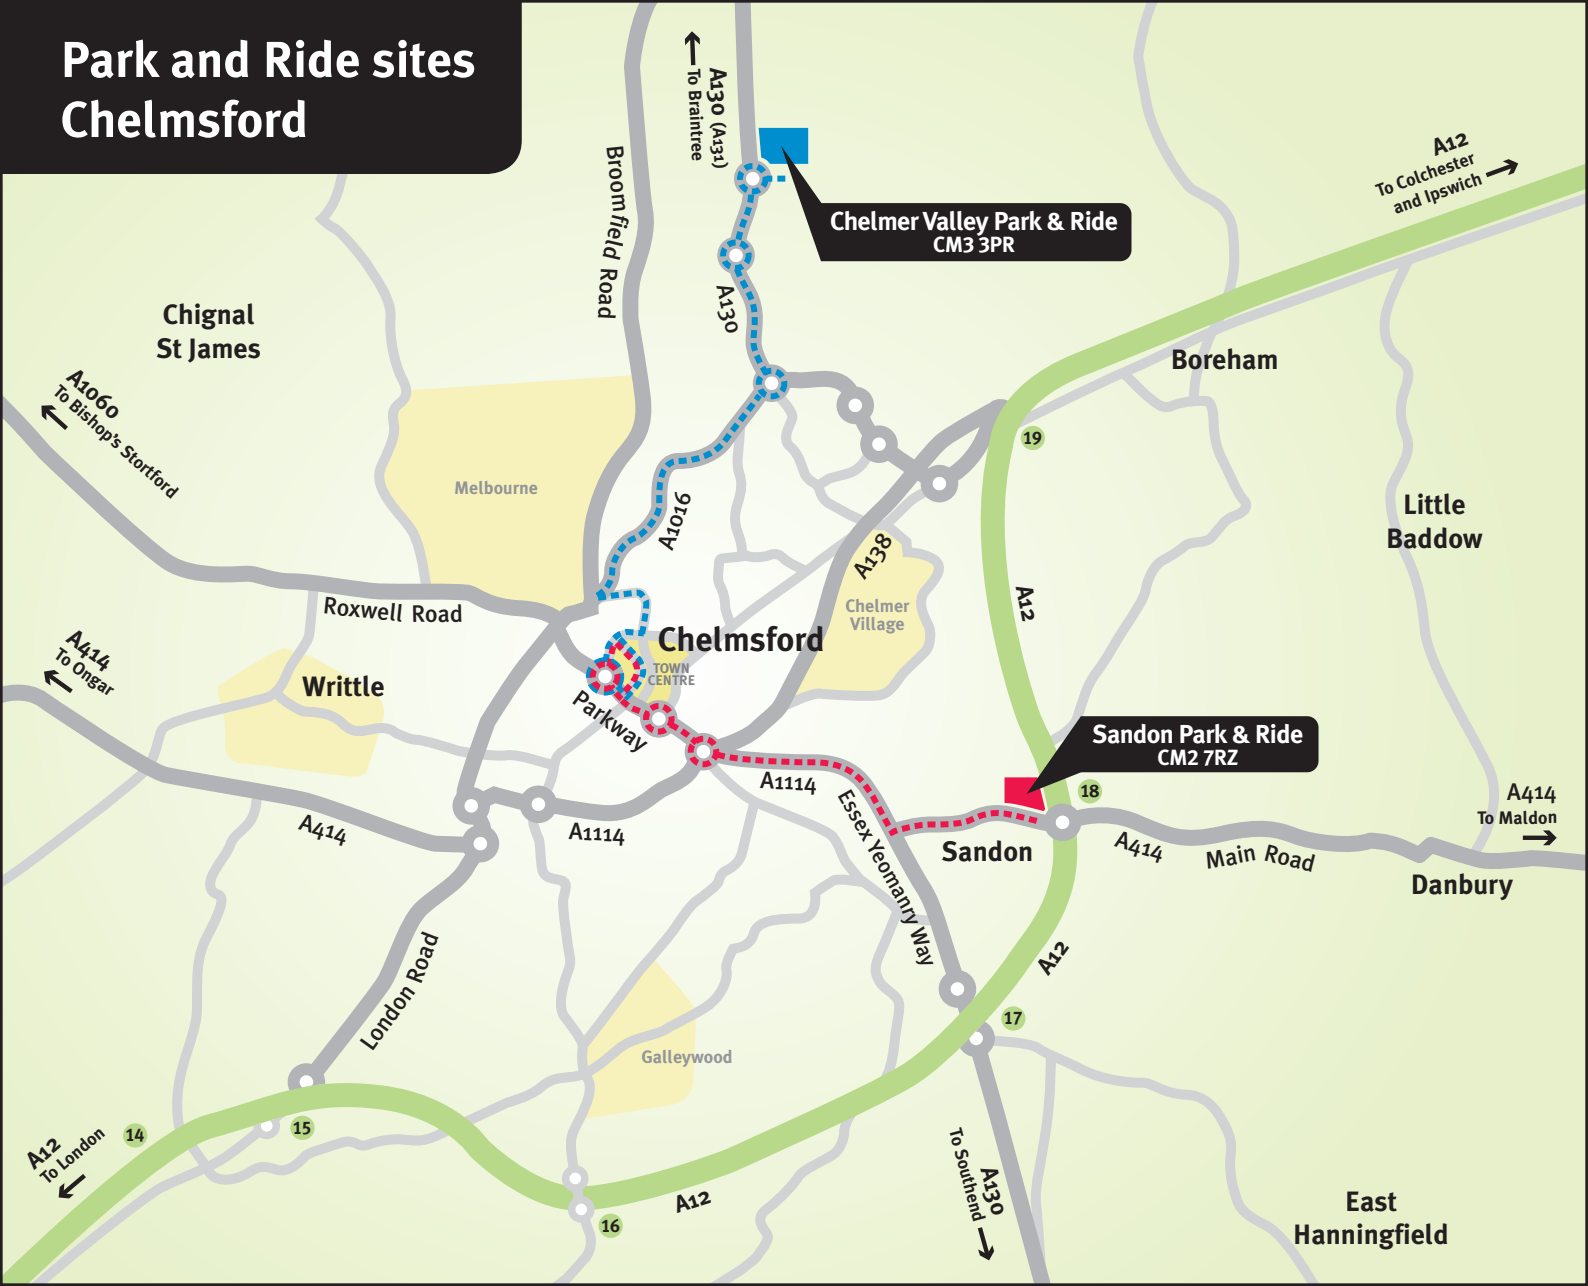

# Park and Ride sites Chelmsford

**Chelmer Valley Park & Ride**  
CM3 3PR

**Sandon Park & Ride**  
CM2 7RZ

Broomfield Road

A130 (A131)  
To Braintree

A12  
To Colchester  
and Ipswich

Chignal  
St James

Boreham

TOWN  
CENTRE  
Parkway

**Sandon Park & Ride**  
CM2 7RZ

A1114

Sandon

A414  
To Maldon

A414

A1114

Essex Yeomanry Way

Main Road

Danbury

London Road

Galleywood

A12

A12  
To London

East  
Hanningfield

A12

A130  
To Southend