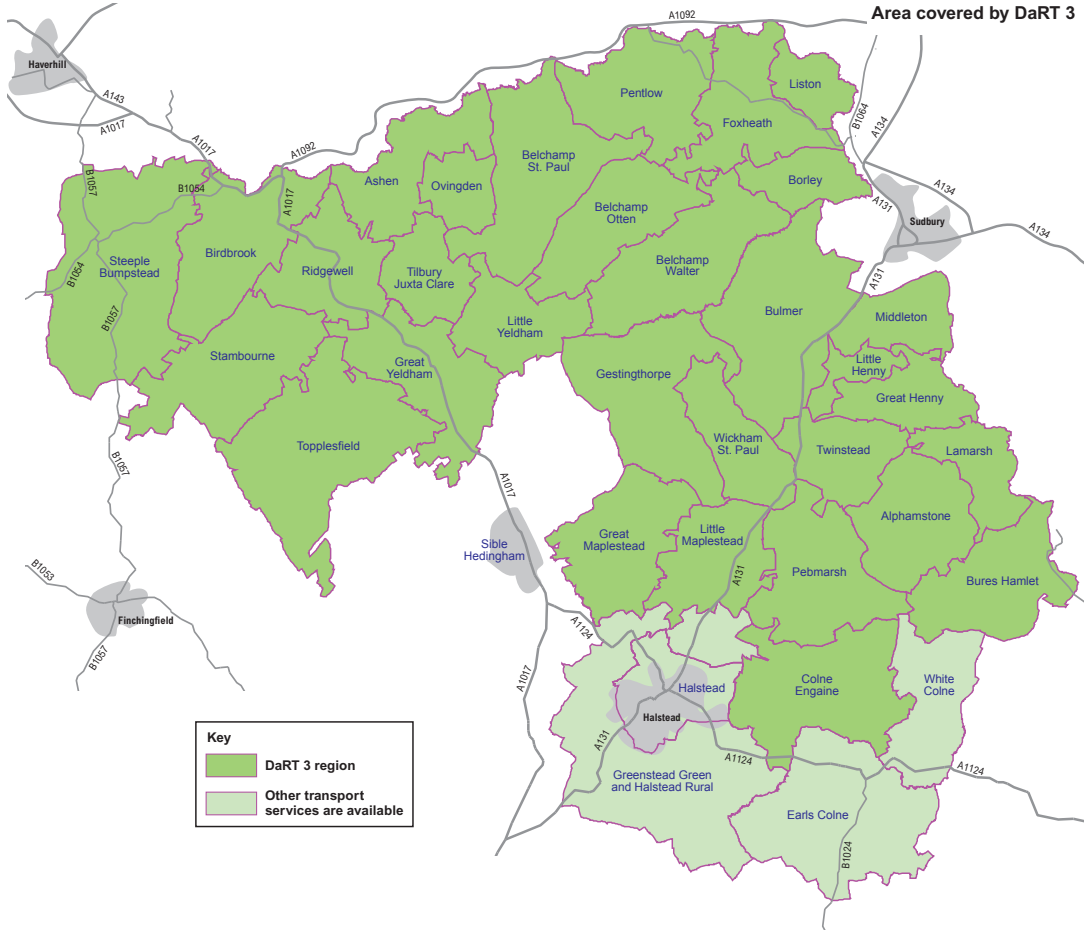

ARROW
ESSEX
DaRT

DaRT 3 Service

serving North East Braintree

T: 01621 874411
E: info@essexandsuffolddart.co.uk