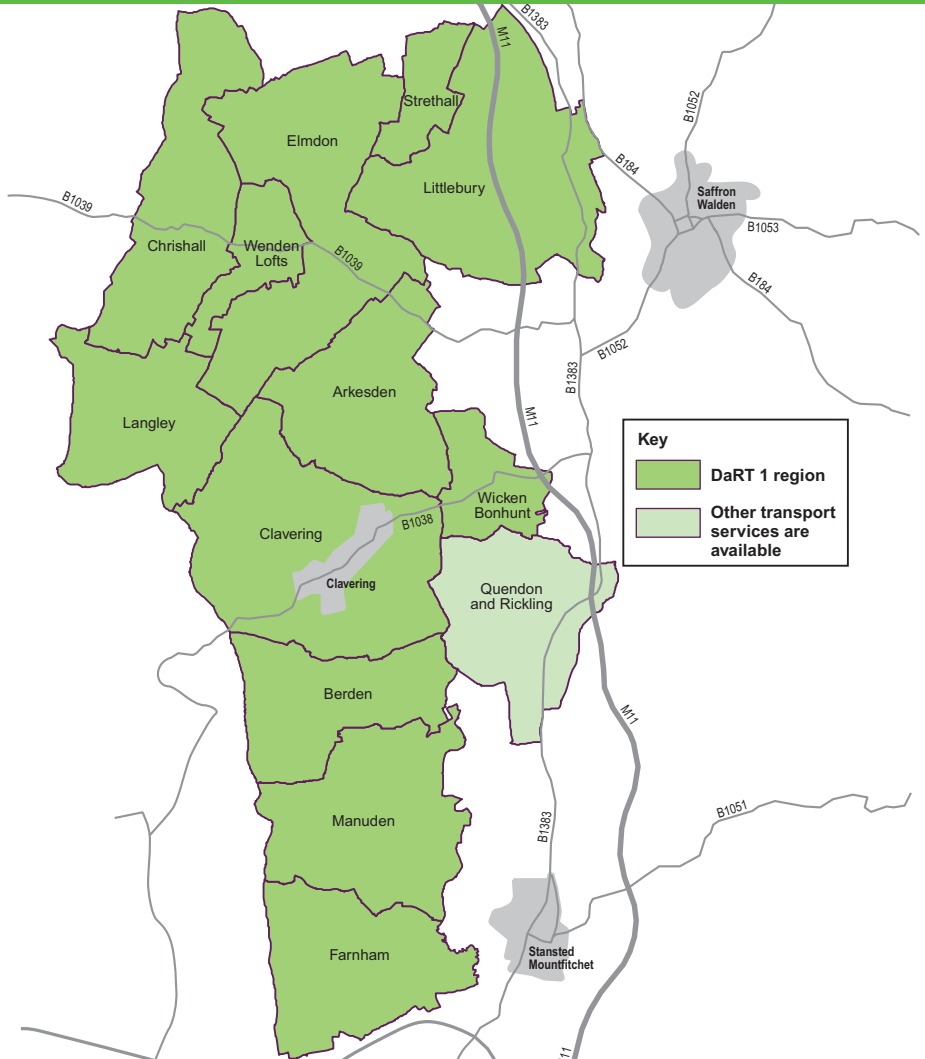

DaRT 1 Service

serving West Uttlesford

T: 01621 874411

E: info@essexandsuffolddart.co.uk

Essex County Council