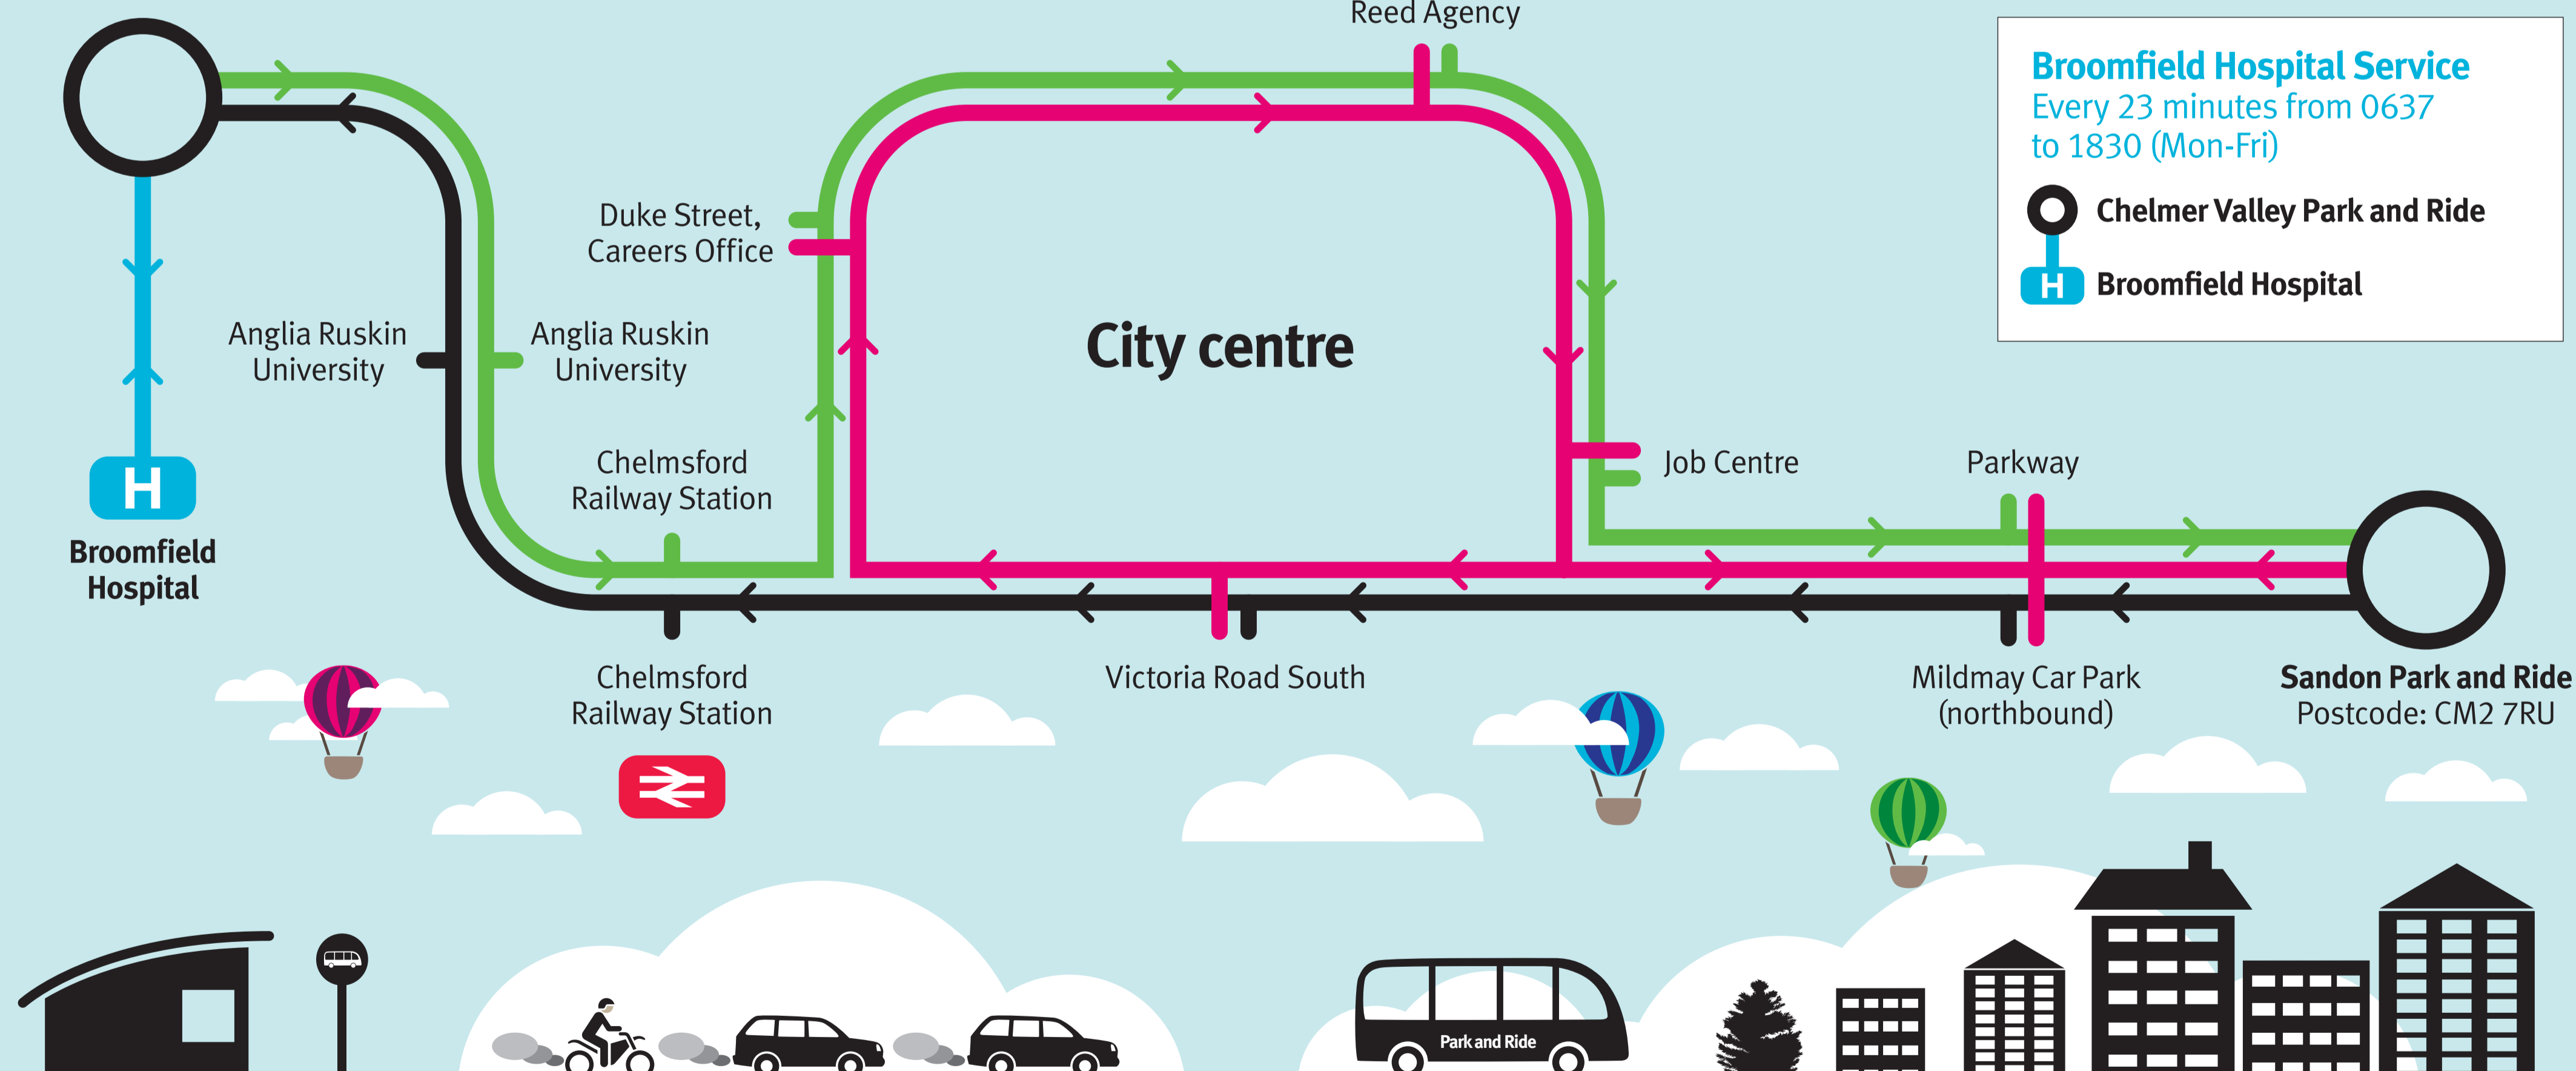

Chelmsford Park and Ride Route Map

Chelmer Valley Park and Ride
Postcode: CM3 3PR

Chelmer Valley Cross City Service Throughout the day (Mon-Sat)

- Chelmer Valley Park and Ride
- Anglia Ruskin University
- Chelmsford Railway Station
- Duke Street Careers Office
- New London Road, Reed Agency
- Job Centre
- Parkway
- Sandon Park and Ride

Sandon Cross City Service Throughout the day (Mon-Sat)

- Sandon Park and Ride
- Mildmay Car Park
- Victoria Road South
- Chelmsford Railway Station
- Anglia Ruskin University
- Chelmer Valley Park and Ride

Sandon Peak Time Service 0730-0830 / 1610-1800 (Mon-Fri)

- Sandon Park and Ride
- Mildmay Car Park
- Victoria Road South
- Duke Street Careers Office
- New London Road, Reed Agency
- Job Centre
- Parkway
- Sandon Park and Ride

Broomfield Hospital Service Every 23 minutes from 0637 to 1830 (Mon-Fri)

- Chelmer Valley Park and Ride
- Broomfield Hospital

www.essex.gov.uk/parkandride

Essex County Council