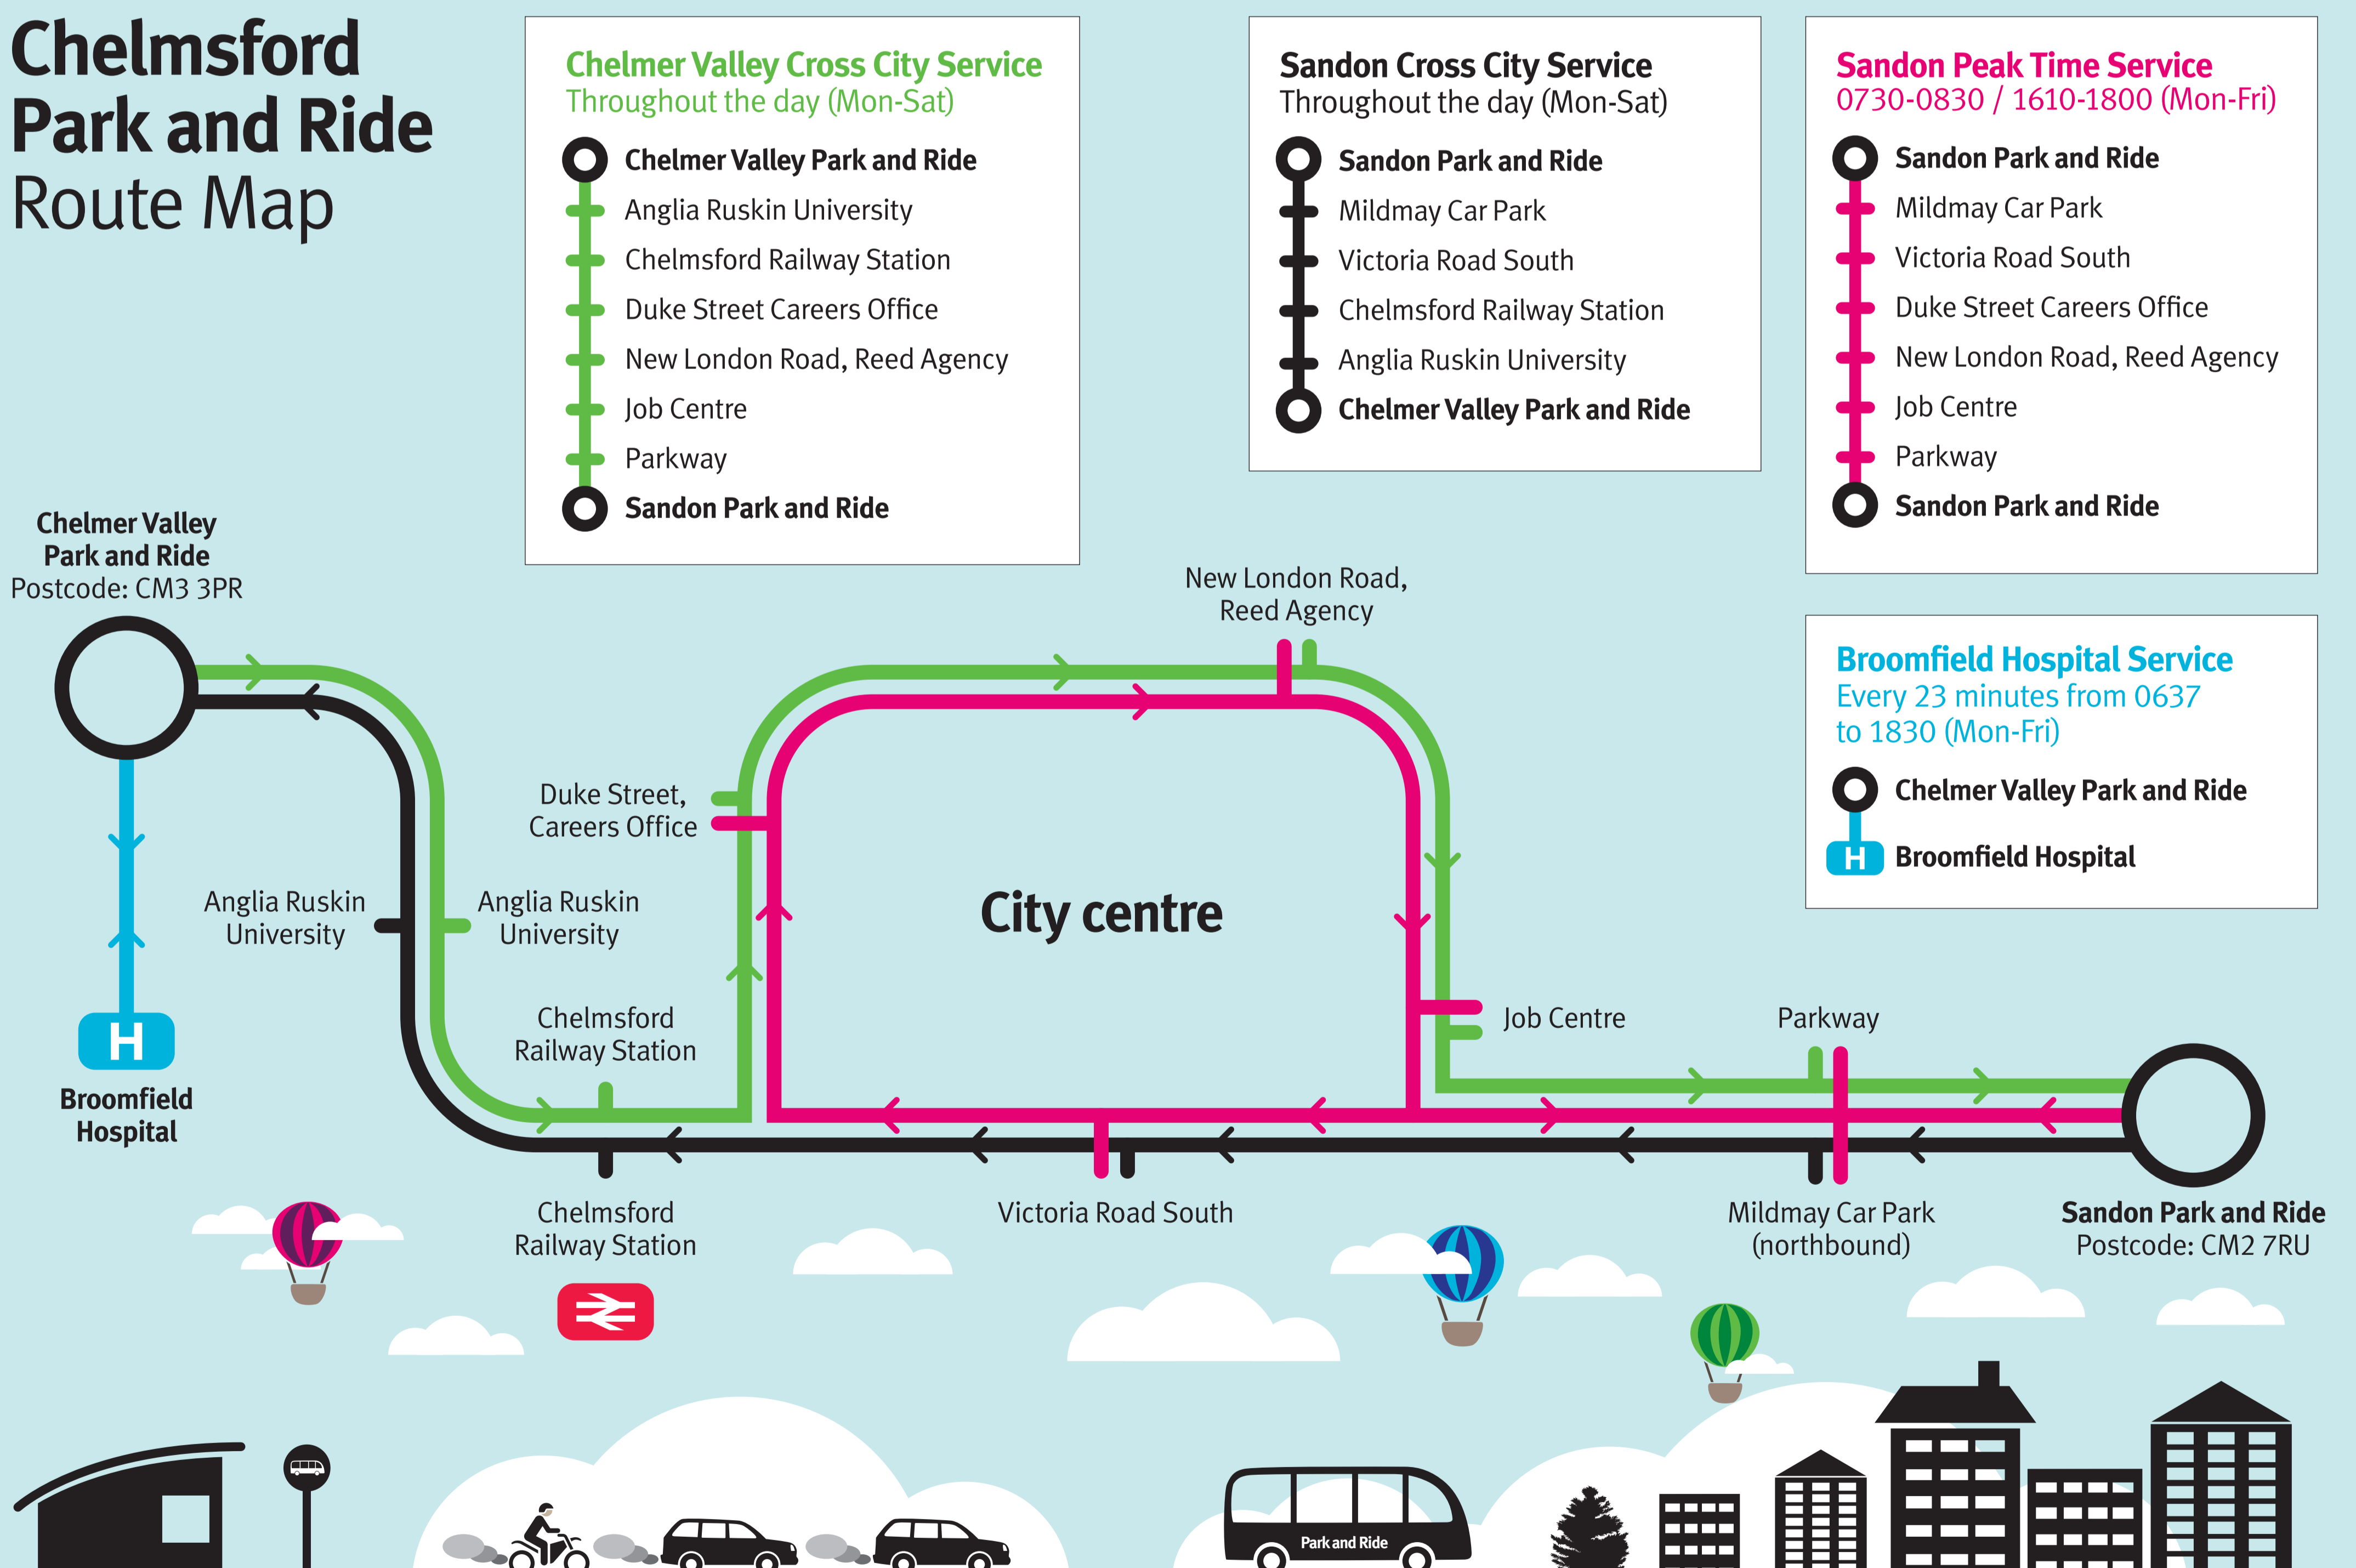

Job Centre

Cross City Service To Sandon Park and Ride

Monday to Fridays		
0651 – 0913	0921 – 1651	1705 – 1956
0651, 0711, 0721, 0729, 0739, 0751, 0801, 0811, 0821, 0831, 0842, 0853, 0901, 0913	0921, 0931 then every 10 minutes until 1641, 1651	1705, 1715, 1722, 1734, 1747, 1759, 1811, 1823, 1831, 1841, 1851, 1901, 1911, 1926, 1941, 1956
Saturdays		
0721, 0741, 0801 0813, 0823 then every 10 minutes until 1833, 1843 1903, 1923, 1943		
No service Sundays, public or bank holiday Mondays		

Sandon Loop Service To Sandon

(Mon-Fri peak hours and Saturday early morning only)

Monday to Fridays	
0744 – 0849	1624 – 1817
0744, 0754, 0804, 0816, 0826, 0836, 0849	1624, 1636, 1646, 1700, 1710, 1713, 1728, 1741, 1744, 1753, 1805, 1817
Saturdays	
0711, 0731, 0751	
No service Sundays, public or bank holiday Mondays	

Cars can still exit the site after closing either automatically through the barrier system or by calling Chelmsford City Council's CCTV Control Centre on 01245 606 210.

Adult fares (16+ years)

- **£3.60** day ticket (Mon-Fri)
- **£1.50** day ticket (Sat)
- **£18.00** weekly
- **£66.50** monthly
- **£5.00** Off-peak Group Fare (weekday after 1000) **£3.50** at weekends/Holidays
- **£1.00** Short-hop fare (ARU - City Centre)

Chelmsford Park and Ride Route Map

www.essex.gov.uk/parkandride