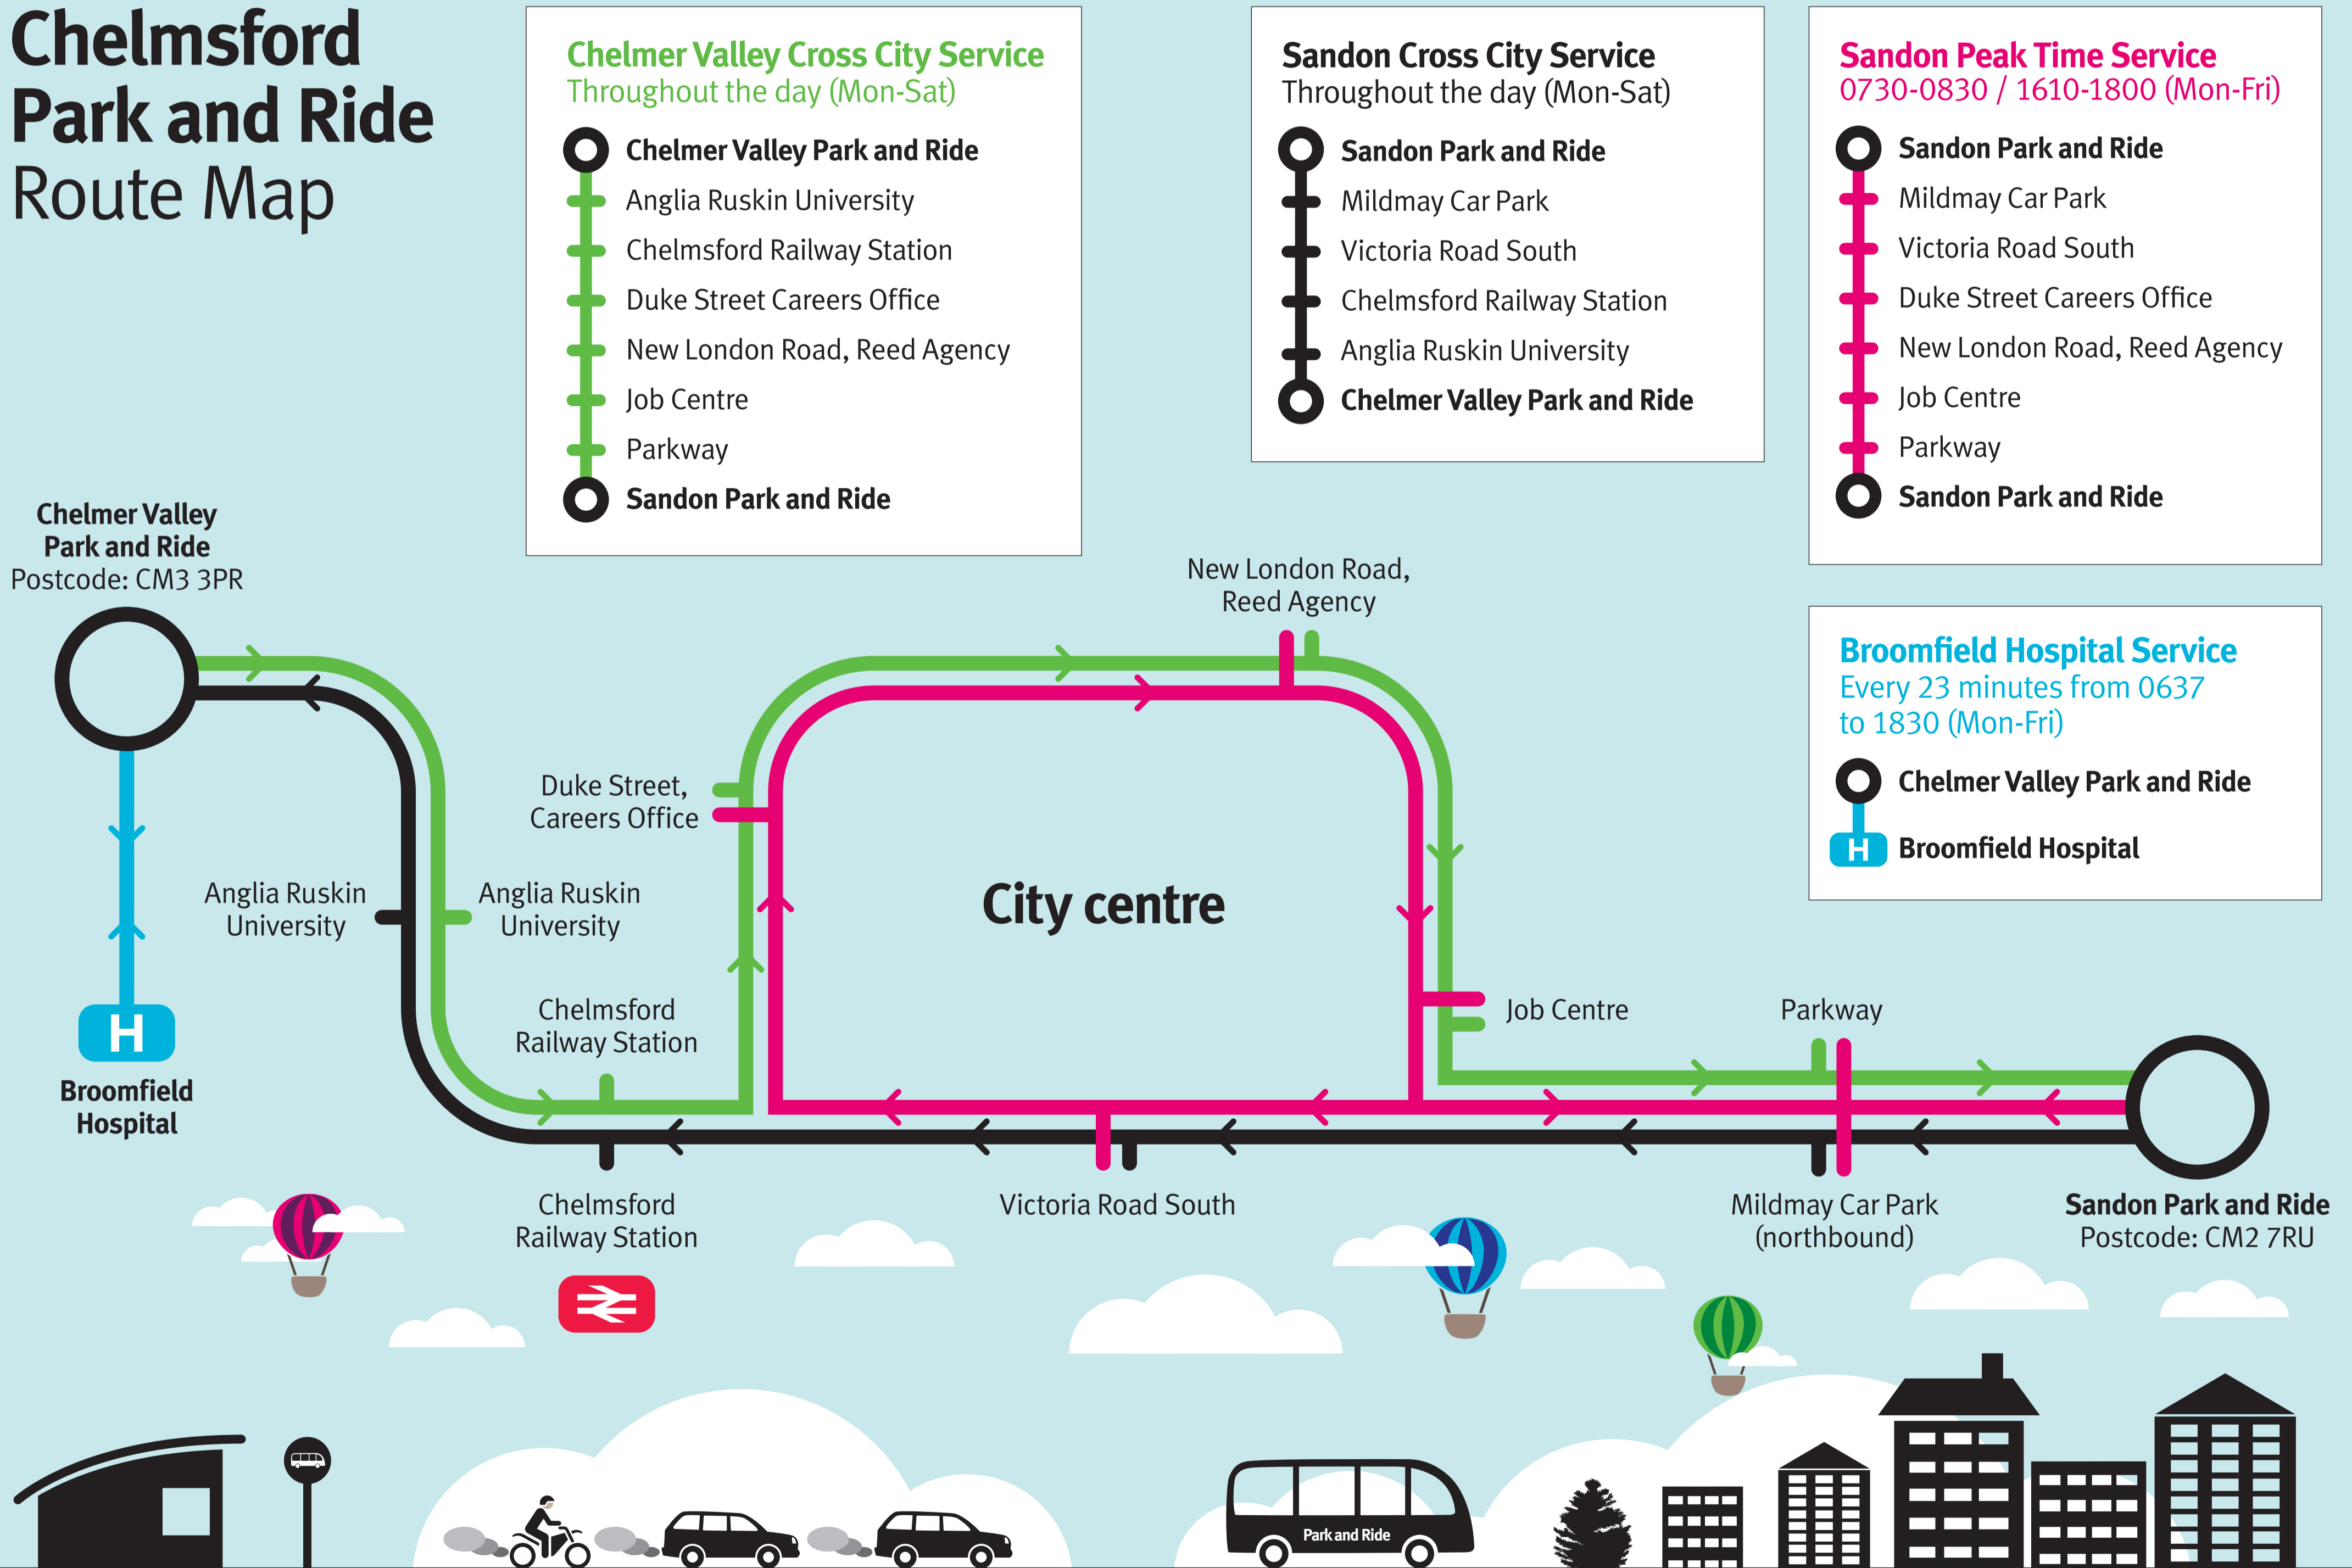

Duke Street, Careers Office

Cross City Service

To City Centre and Sandon
Park and Ride

Monday to Fridays		
0650 – 0920	0930 – 1610	1618 – 1955
0650, 0710, 0720, 0728, 0738, 0750, 0800, 0810, 0820, 0830, 0841, 0852, 0900, 0912, 0920	0930, 0940 then every 10 minutes until 1600, 1610	1618, 1630, 1640, 1650, 1704, 1714, 1721, 1733, 1746, 1758, 1810, 1822, 1830, 1840, 1850, 1900, 1910, 1925, 1940, 1955
Saturdays		
0720, 0740, 0800 0812, 0822 then every 10 minutes until 1832, 1842 1902, 1922, 1942		
No service Sundays, public or bank holiday Mondays		

Sandon Loop Service

To City Centre and Sandon
(Mon-Fri peak hours and Saturday early morning only)

Monday to Fridays	
0743 – 0848	1623 – 1816
0743, 0753, 0803, 0815, 0825, 0835, 0848	1623, 1635, 1645, 1659, 1709, 1712, 1727, 1740, 1743, 1752, 1804, 1816
Saturdays	
0710, 0730, 0750	
No service Sundays, public or bank holiday Mondays	

Additional out of hours services (after 8pm) to Sandon are available with a valid Park and Ride ticket on First Essex 31, 31X, 36 services (Mon-Fri only)
Buses will pick up from **Duke Street, New London Road** and **Parkway**, Park and Ride stops only. Cars can still exit the site after closing either automatically through the barrier system or by calling Chelmsford City Council's CCTV Control Centre on 01245 606 210.

Chelmsford Park and Ride Route Map

www.essex.gov.uk/parkandride