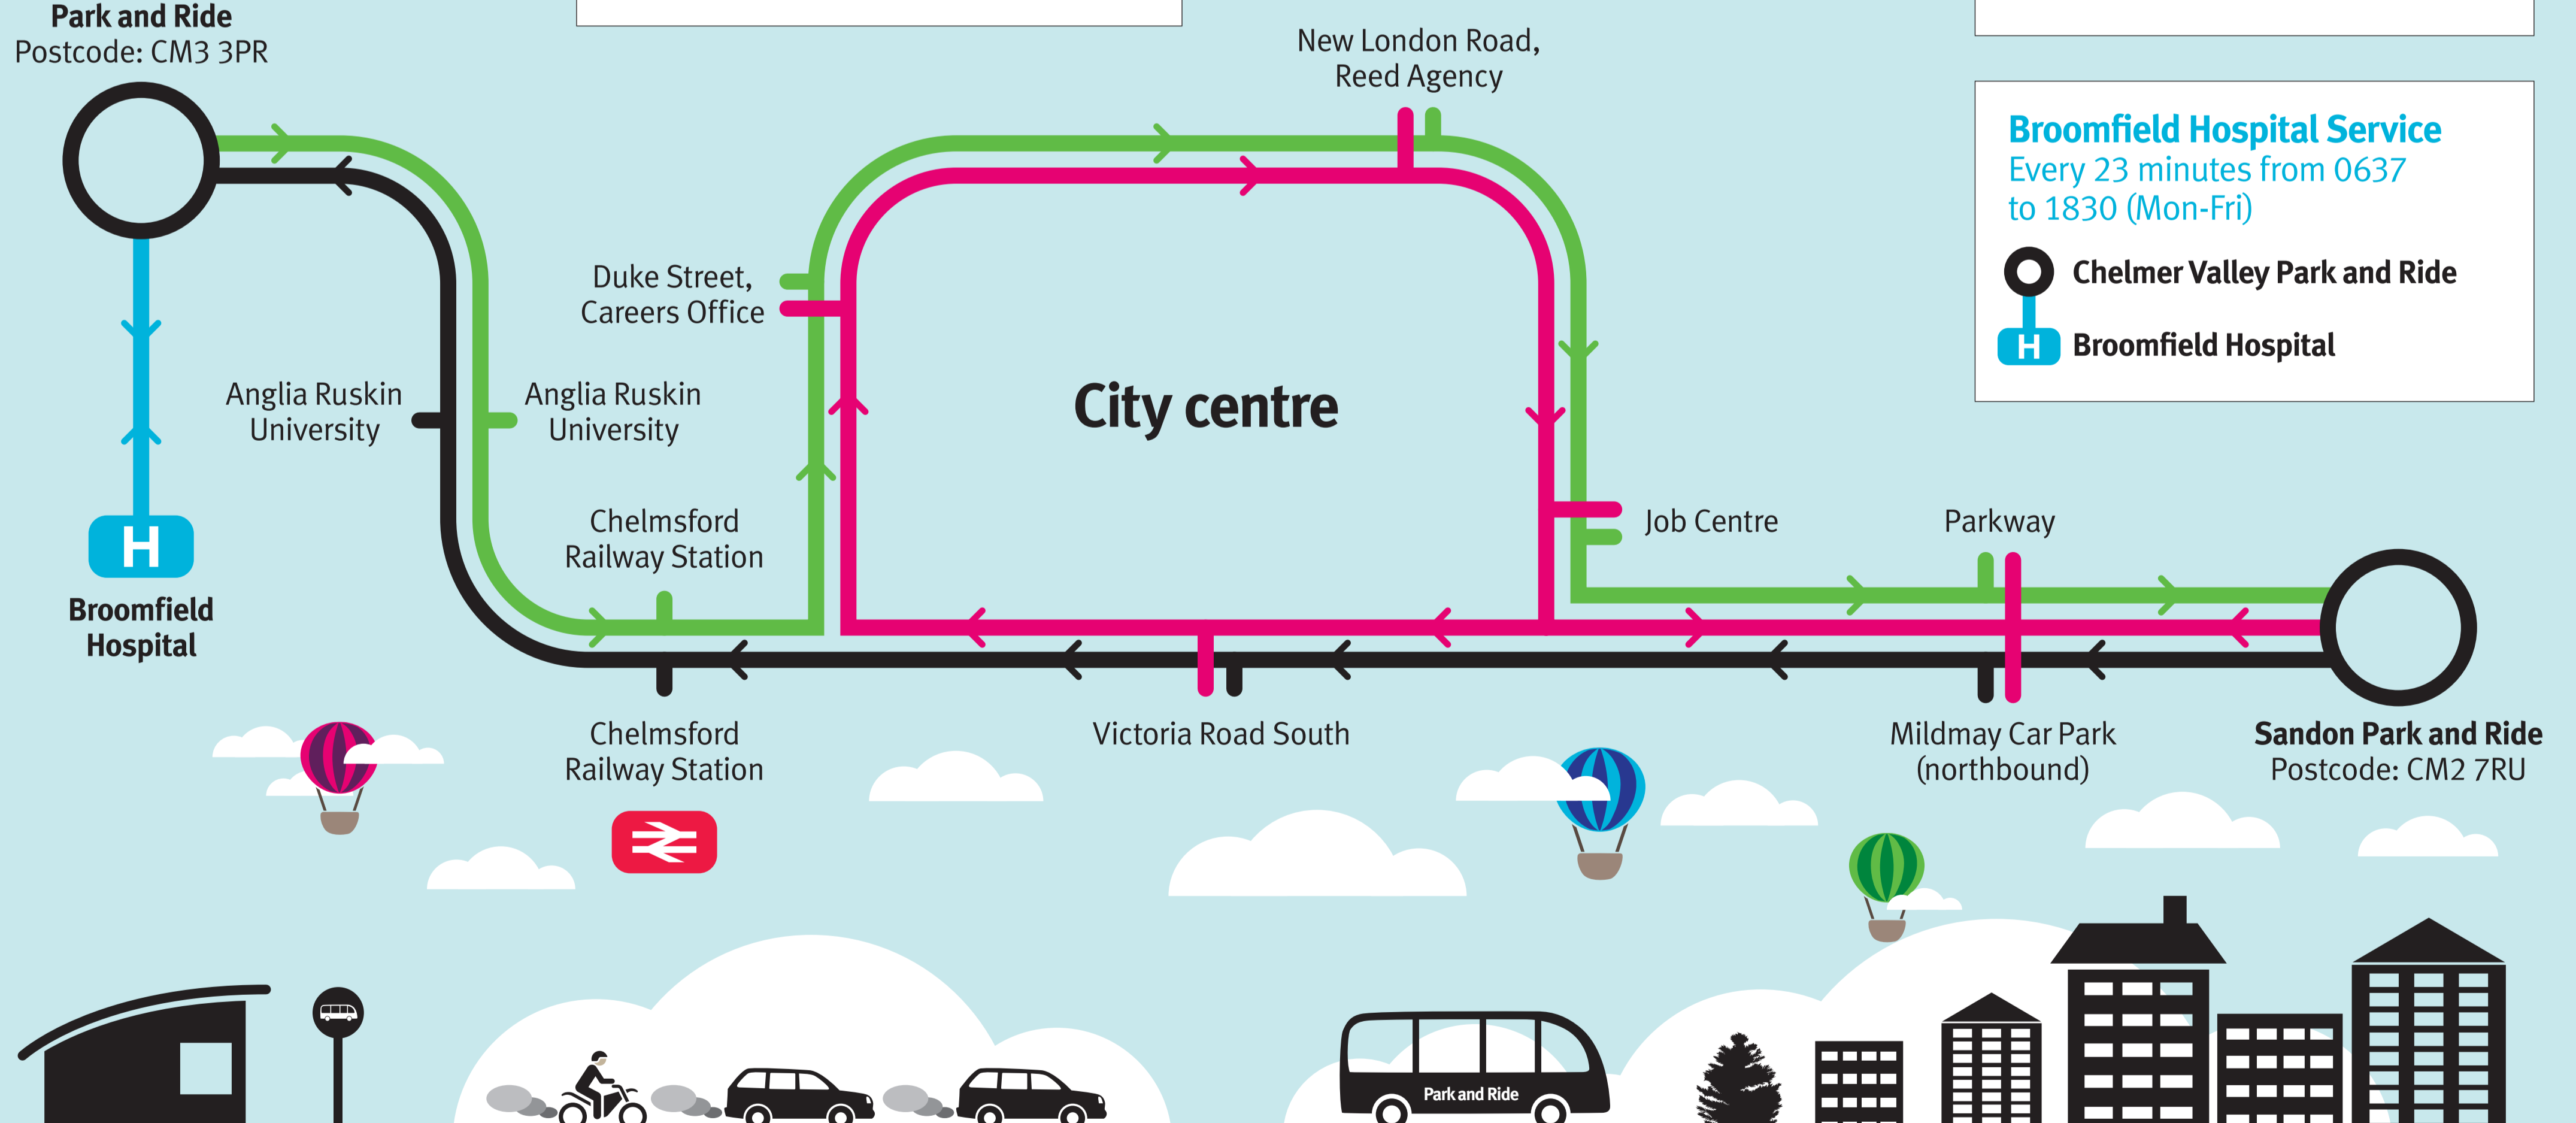

### Chelmer Valley Cross City Service Throughout the day (Mon-Sat)

- Chelmer Valley Park and Ride
- Anglia Ruskin University
- Chelmsford Railway Station
- Duke Street Careers Office
- New London Road, Reed Agency
- Job Centre
- Parkway
- Sandon Park and Ride

### Sandon Cross City Service Throughout the day (Mon-Sat)

- Sandon Park and Ride
- Mildmay Car Park
- Victoria Road South
- Chelmsford Railway Station
- Anglia Ruskin University
- Chelmer Valley Park and Ride

### Sandon Peak Time Service 0730-0830 / 1610-1800 (Mon-Fri)

- Sandon Park and Ride
- Mildmay Car Park
- Victoria Road South
- Duke Street Careers Office
- New London Road, Reed Agency
- Job Centre
- Parkway
- Sandon Park and Ride

### Broomfield Hospital Service Every 23 minutes from 0637 to 1830 (Mon-Fri)

- Chelmer Valley Park and Ride
- Broomfield Hospital

[www.essex.gov.uk/parkandride](http://www.essex.gov.uk/parkandride)

Essex County Council