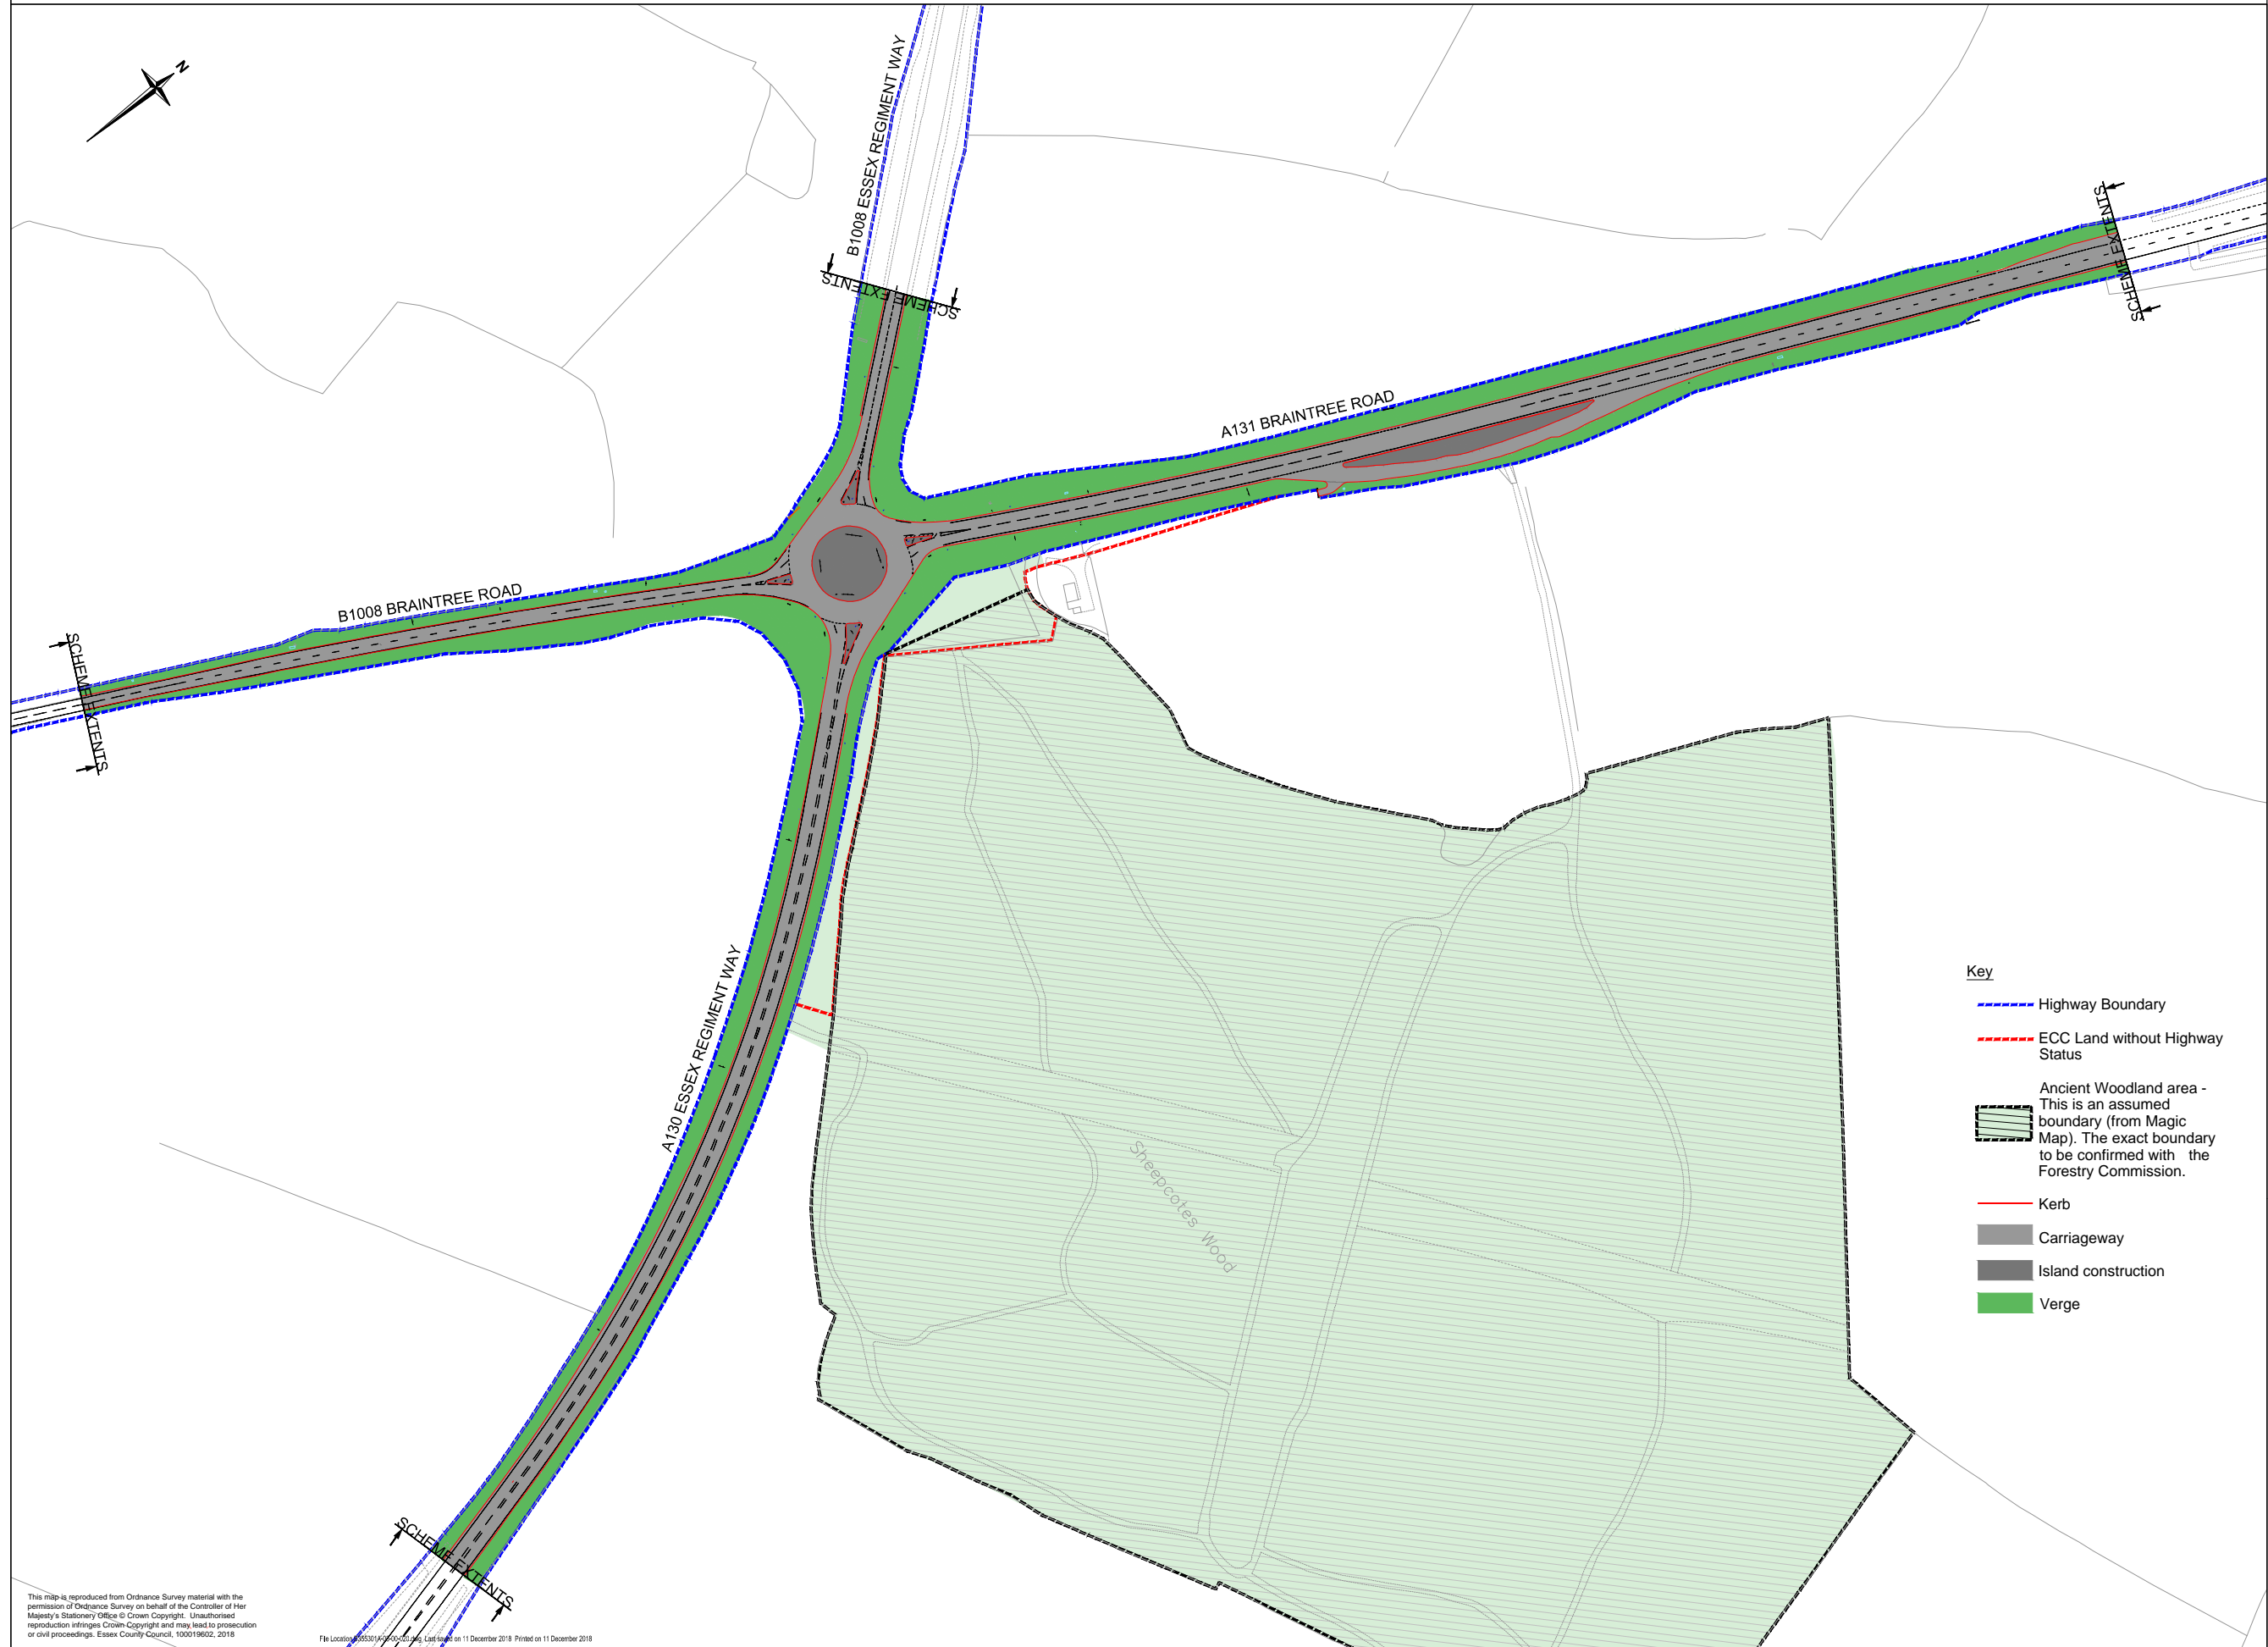

A131 CHELMSFORD TO BRAINTREE RBS SHEEPCOTES ROUNDABOUT - EXISTING LAYOUT

1. **Key**
2. - - Highway Boundary
   - - - ECC Land without Highway Status
   - Ancient Woodland area - This is an assumed boundary (from Magic Map). The exact boundary to be confirmed with the Forestry Commission.
   - Kerb
   - Carriageway
   - Island construction
   - Verge