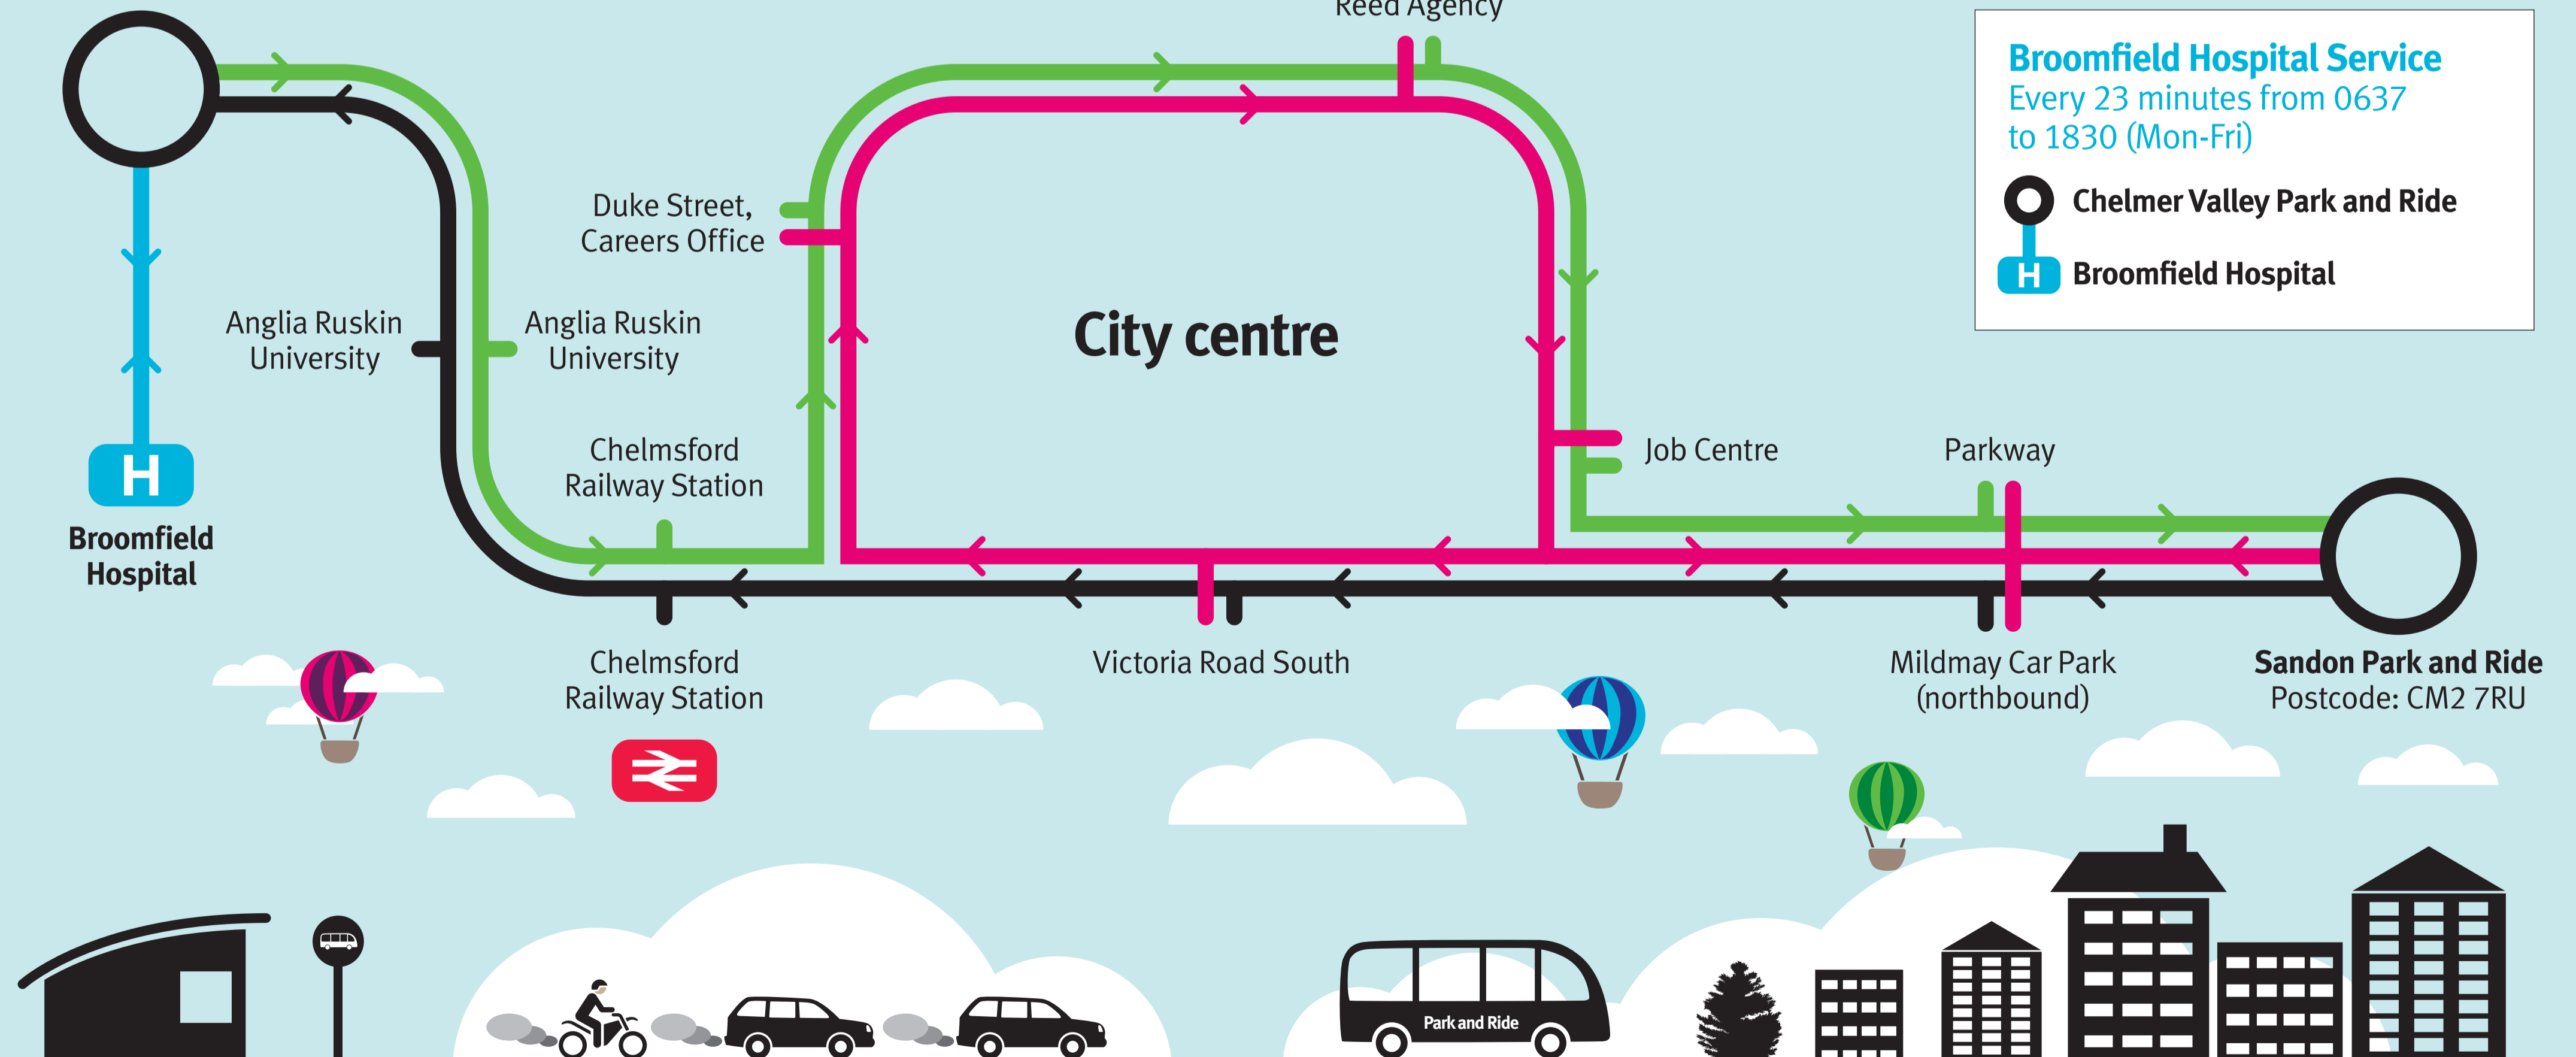

Additional out of hours services (after 8pm) to Sandon are available with a valid Park and Ride ticket on First Essex 31, 31X, 36 services (Mon-Fri only). Buses will pick up from **Duke Street, New London Road and Parkway**, Park and Ride stops only. Cars can still exit the site after closing either automatically through the barrier system or by calling Chelmsford City Council's CCTV Control Centre on 01245 606 210.

Sandon Cross City Service Throughout the day (Mon-Sat)

- Sandon Park and Ride
- Mildmay Car Park
- Victoria Road South
- Chelmsford Railway Station
- Anglia Ruskin University
- Chelmer Valley Park and Ride

Sandon Peak Time Service 0730-0830 / 1610-1800 (Mon-Fri)

- Sandon Park and Ride
- Mildmay Car Park
- Victoria Road South
- Duke Street Careers Office
- New London Road, Reed Agency
- Job Centre
- Parkway
- Sandon Park and Ride

Broomfield Hospital Service Every 23 minutes from 0637 to 1830 (Mon-Fri)

- Chelmer Valley Park and Ride
- Broomfield Hospital

www.essex.gov.uk/parkandride