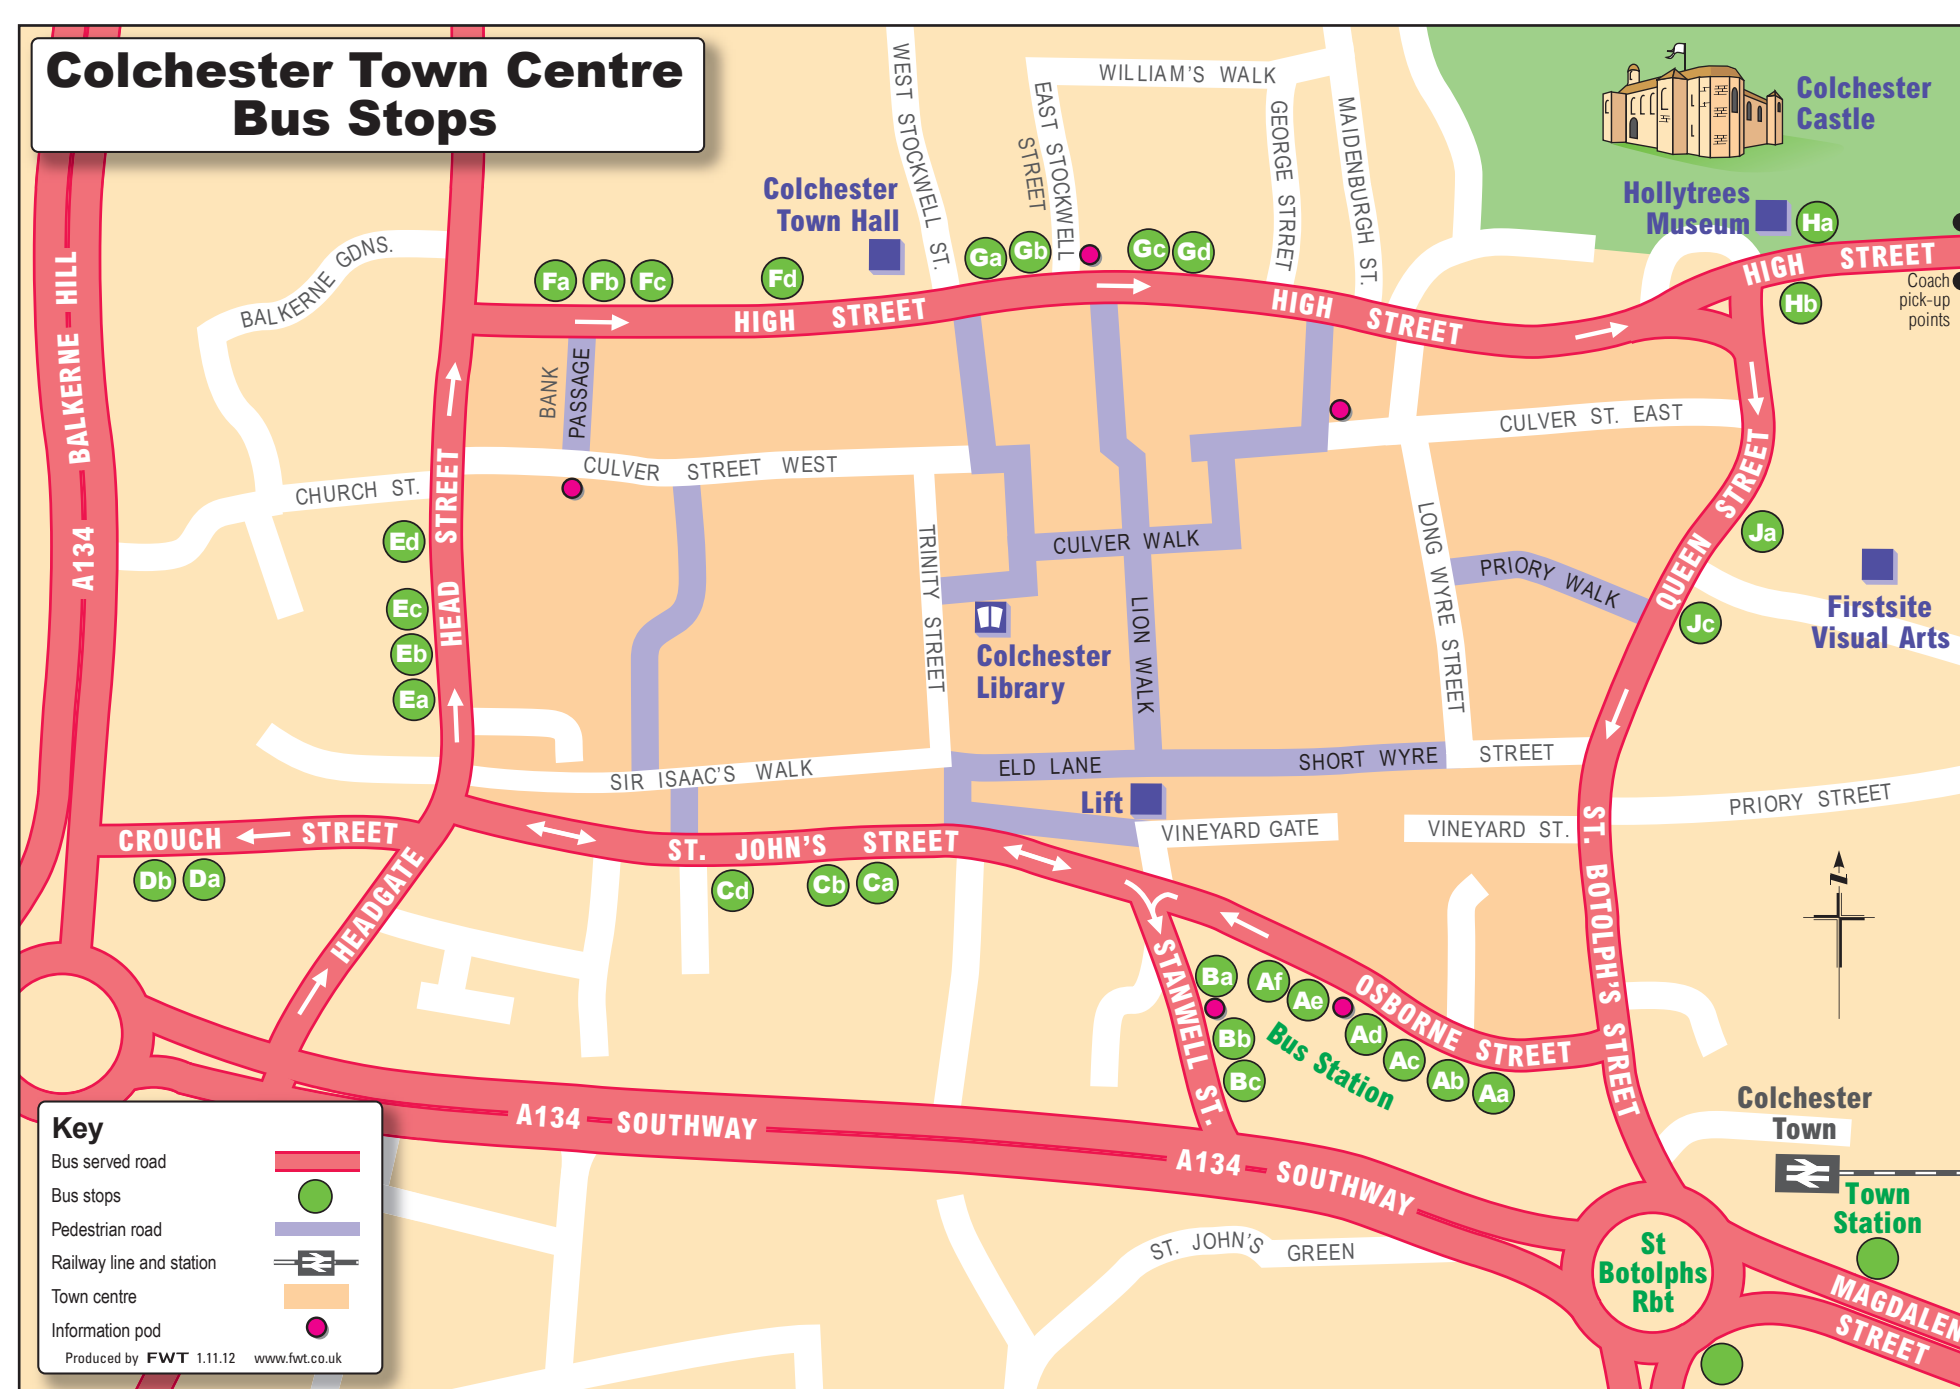

# Where to catch your bus in Colchester Town Centre

Service Number	Operator	Destination	Town Centre Stops
Colchester Park & Ride	Arriva	Colchester Park & Ride Site	Fd, Ca, Ea
1/1A	First/Arriva	Shrub End / Prettygate	Hb, Af, Cd, Da
1/1A	First/Arriva	Greenstead	Eb, Gd, Ha
2/2A	First/Arriva	Highwoods	Gc, Ha
2/2A	First/Arriva	North Station / Great Horkelesley	Hb, Ad, Cb, Ed
4	Arriva	Leisure World / Greenstead / The Hythe	Ec
4	Arriva	Prettygate / Stanway / Tollgate Centre	Fa, Af, Cd, Da
8	Arriva	North Station / General Hospital / Highwoods	Ae, Cb, Ec
8	Arriva	Monkwick	Ga, Ja, St. Botolphs Rbt
50/50A/50B	Hedingham	Layer / Tollesbury	Aa, St. Botolphs Rbt
50B	Hedingham	Great Wigborough	Aa, Cd, Da
61	First	North Station / General Hospital / Highwoods	Ae, Cb, Ec
61	First	Old Heath / University / Wivenhoe	Gb, Ja
62/62A/62B	First	North Station	Hb, Ad, Cb, Ed
62/62A/62B	First	University / Wivenhoe / Brightlingsea	Gc, Ha
63	Hedingham	Leisure World	Ec
63A	Hedingham	North Station	Ed
63/63A	Hedingham	William Harris Way / West Mersea	Fa, Af, Cd, Da
64/64A	First	Greenstead	Ea, Fc, Jc, Town Station
64/64A	First	Shrub End / Layer	Af, Cd, Da
65	First	North Station / General Hospital / Highwoods	Ec
65	First	Stanway / Tollgate Centre	Fd, Ac, Db
66/66B	First	Old Heath / Rowhedge	Gb, Ja
66/66B	First	North Station / West Bergholt	Ad, Ca, Ed
67/67C	First	West Mersea	Ab, Cd, Eb, Ga, Ja, St. Botolphs Rbt
67B (Sunday only), 68	First	Leisure World	Ec
67B (Sunday only)	First	West Mersea	Ga, Ja, St. Botolphs Rbt
68	First	West Mersea	Ga, Ja, St. Botolphs Rbt
68	First	North Station / General Hospital / Highwoods	Ae, Cb, Ec
69/69A	Hedingham	Layer / East Mersea	Aa, St. Botolphs Rbt
70	First	Tollgate / Braintree / Chelmsford	Fd (Sunday only), Ac, Db
70 (Sunday only)	First	Leisure World	Ec
71/71A/ 71C/71X	First	Tollgate / Witham / Chelmsford	Ac, Db
72	Go-Ride	Clacton	Gc
74A/74B	First	University / Wivenhoe / Clacton	Bb, Town Station
75/75A	First	Greenstead / University	Eb, Gd, Ha
75/75A	First	Tiptree / Maldon	Hb, Af, Cd, Da
76	First	University / Weeley / Clacton	Bb, Town Station
77/77A	Arriva	North Station / Tufnell Way	Ad, Ca, Ed
77/77A	Arriva	Great Bentley / St Osyth	Fc, Bc, Town Station
78	New Horizon	University / Wivenhoe / Brightlingsea	Eb, Gc, Ha
79	Hedingham	Tiptree	Aa, Cd, Da
80/80A	Panther Travel	North Station / General Hospital / Boxted	Aa, Cb, Ec
81/81A	Panther Travel	North Station / General Hospital / Dedham	Aa, Cb, Ec
82/82B	Hedingham	Great Tey / Colne Engaine	Aa, Db
83/83A/83B	Hedingham	Fordham / Aldham / Bures	Aa, Db
84	Chambers	North Station / General Hospital / Nayland / Sudbury	Ae, Cb, Ec
84B	Hedingham	North Station / General Hospital / Little Horkelesley	Aa, Cb, Ec
85	Hedingham	Tollgate / Layer Breton	Aa, Da
88/88A/88B	First/Hedingham	Aldham / Halstead / Great Yeldham	Fd, Ac, Db
92	Hedingham	Layer Breton / Tollesbury	Aa, Cd, Da
93/93A/ X93/94	Ipswich Buses	East Bergholt / Ipswich	Aa, Eb, Gc, Ha
97/97A	First	University / Clacton / Walton	Bb, Town Station
98	First	University / Wivenhoe / Clacton / Walton	Bb, Town Station
102/103/ 104/106	First	Manningtree / Harwich	Bc, Eb, Gd, Ha
105/107	Stephensons	Weeley / Frinton / Walton	Bc, Town Station
133	Arriva	Stansted Airport	Ba
174/175	First	Old Heath / Barnhall Estate / Fingringhoe / Rowhedge	Bc
250	National Express	Stansted Airport / Ipswich	Ba
754	Chambers	North Station / Bures / Sudbury	Ad, Ca, Ed
481, 484	National Express	London Victoria	Ba
X15	Panther Travel	Harwich	Bc, Eb, Gc, Ha
X76	Hedingham	University / Weeley / Clacton / Jaywick	Ea, Fc, Bb, Town Station