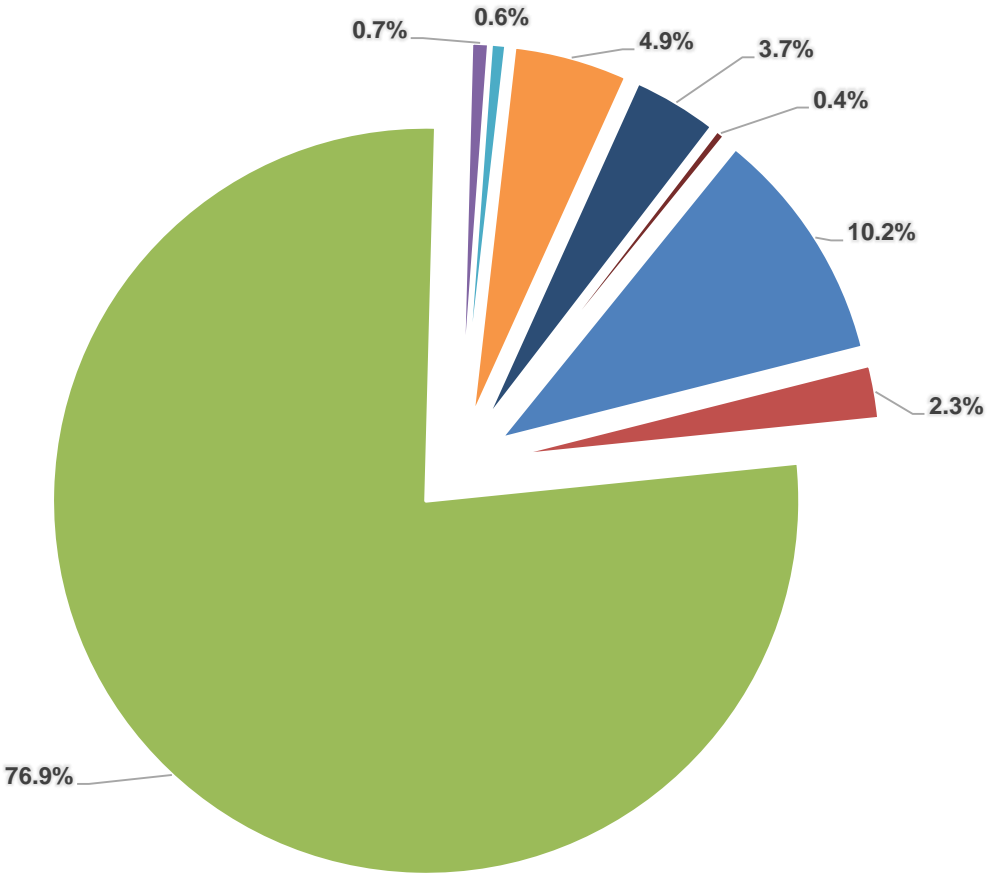

Commuting journeys to and from Basildon and Castle Point Local Authorities Combined

■ Foot ■ Bicycle ■ Car/Van ■ Motorbike ■ Taxi ■ Bus/Coach ■ Train ■ Metro/Tram/Underground