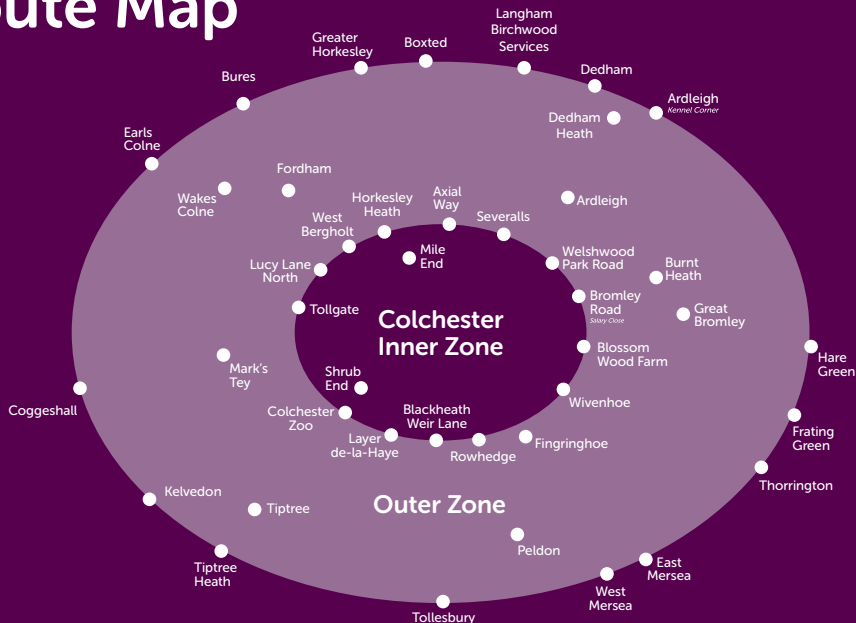

# Get connected with Colchester Borough Card

DAILY  
ADULT TICKET  
FROM  
**£4.50**

Unlimited bus travel in and around Colchester, on First Essex, Arriva Colchester, Panther Travel, Ipswich Buses, Stephenson's of Essex and Heddingham Omnibuses.

# Colchester Borough Card Route Map

Ticket Type:	Inner Price:	Outer Price:
Adult Day   	£4.50	£7.20
Adult Weekly   	£19.00	£29.00
Adult 4-Week  	£66.00	£98.00
Adult Quarterly  	£190.00	£290.00
Adult Annual  	£665.00	£920.00
Child Day  	£3.20	£5.00
Child Weekly   	£13.50	£20.00
Child 4-Week  	£46.00	£68.00
Family Day 2+3  	£10.00	£12.00