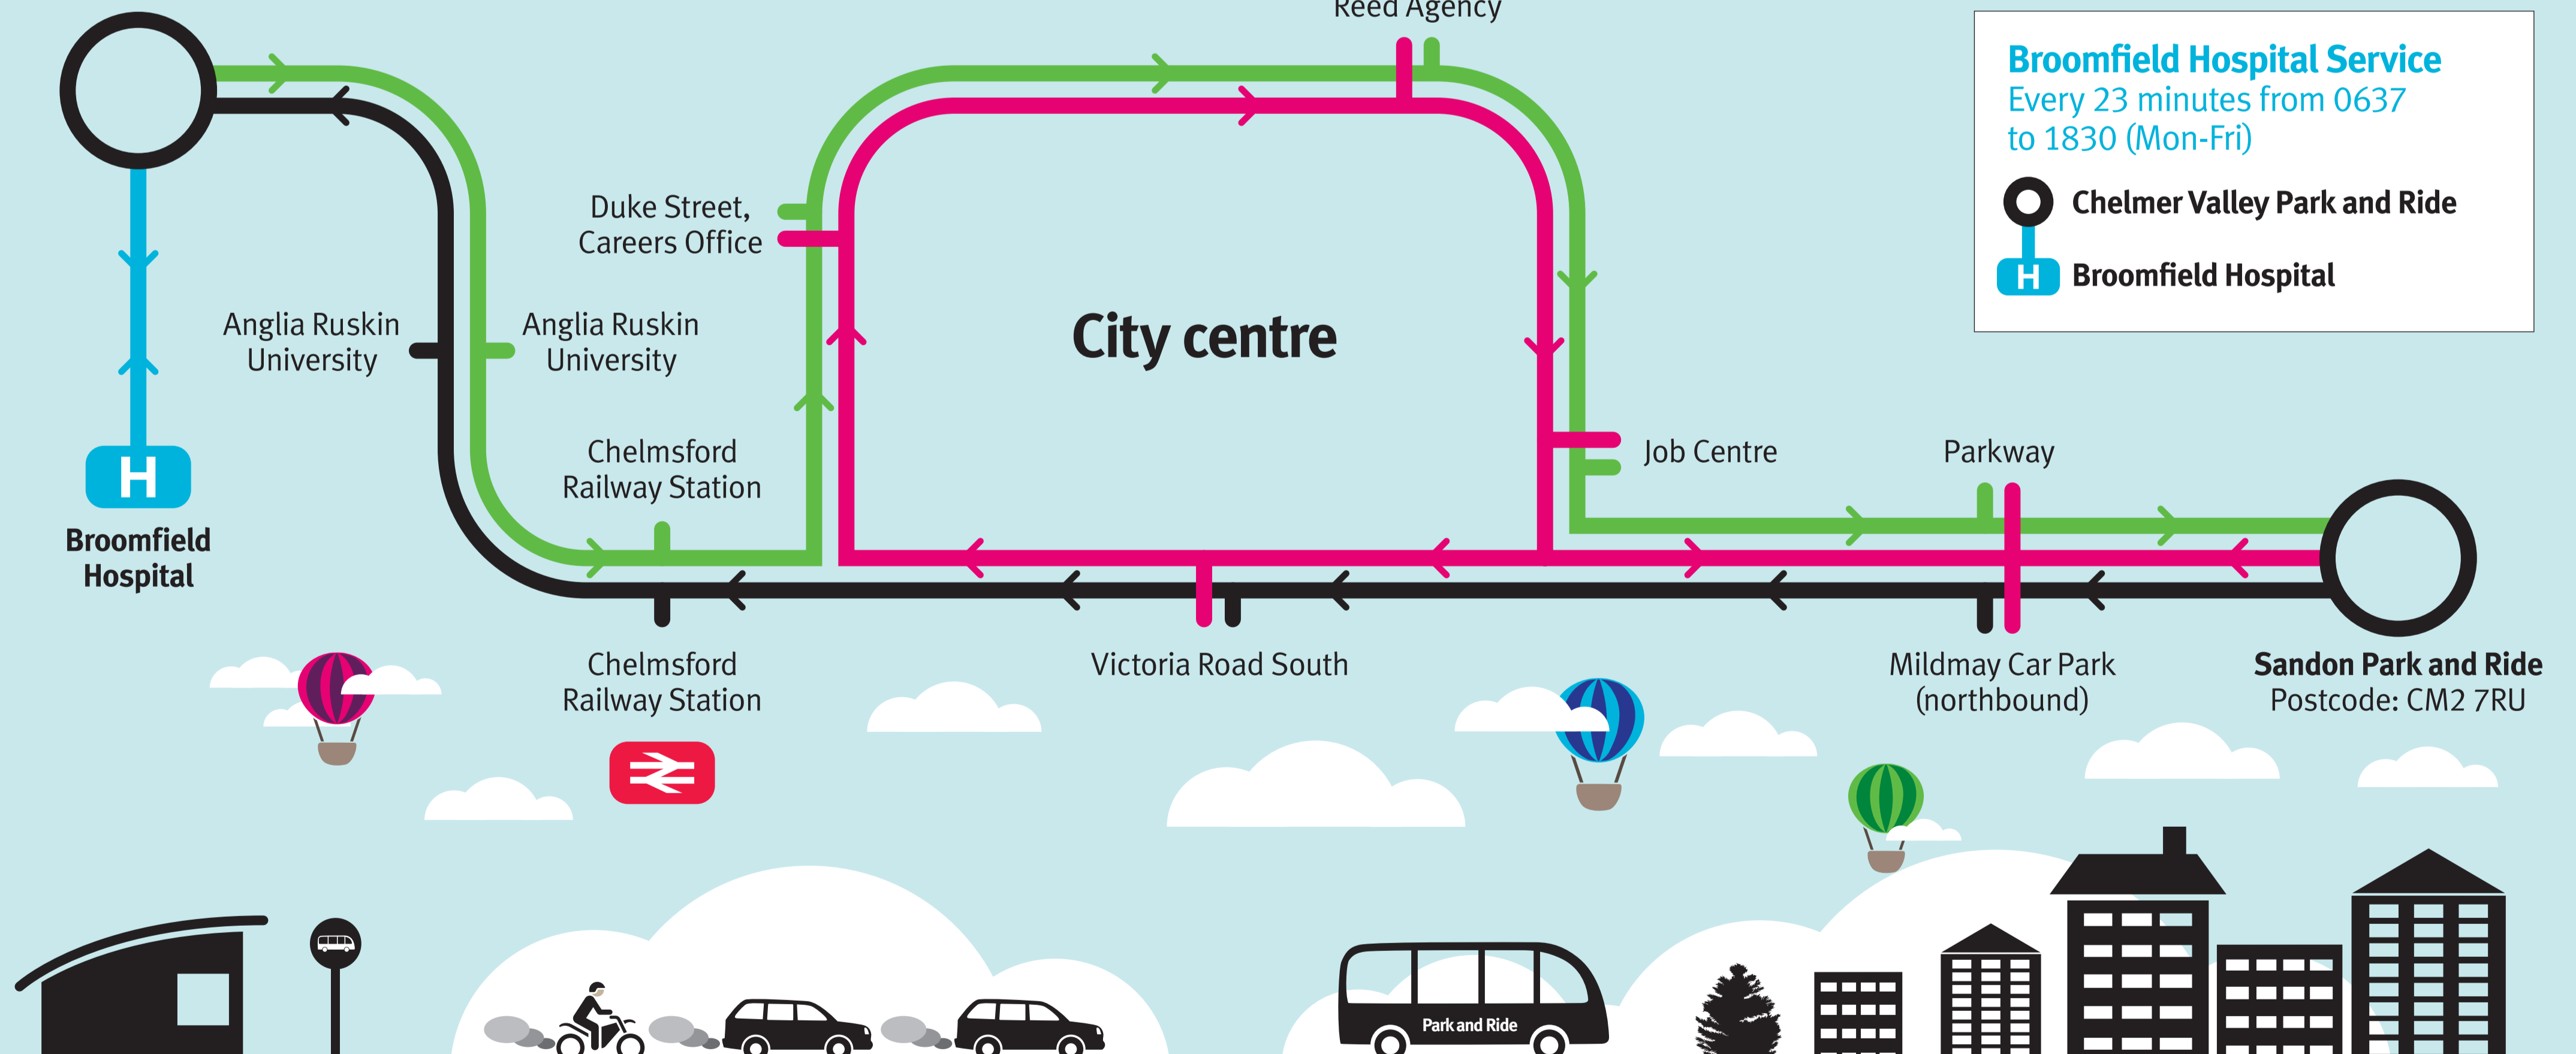

Chelmer Valley Cross City Service
Throughout the day (Mon-Sat)

- Chelmer Valley Park and Ride
- Anglia Ruskin University
- Chelmsford Railway Station
- Duke Street Careers Office
- New London Road, Reed Agency
- Job Centre
- Parkway
- Sandon Park and Ride

Sandon Cross City Service
Throughout the day (Mon-Sat)

- Sandon Park and Ride
- Mildmay Car Park
- Victoria Road South
- Chelmsford Railway Station
- Anglia Ruskin University
- Chelmer Valley Park and Ride

Sandon Peak Time Service
0730-0830 / 1610-1800 (Mon-Fri)

- Sandon Park and Ride
- Mildmay Car Park
- Victoria Road South
- Duke Street Careers Office
- New London Road, Reed Agency
- Job Centre
- Parkway
- Sandon Park and Ride

Broomfield Hospital Service
Every 23 minutes from 0637 to 1830 (Mon-Fri)

- Chelmer Valley Park and Ride
- Broomfield Hospital