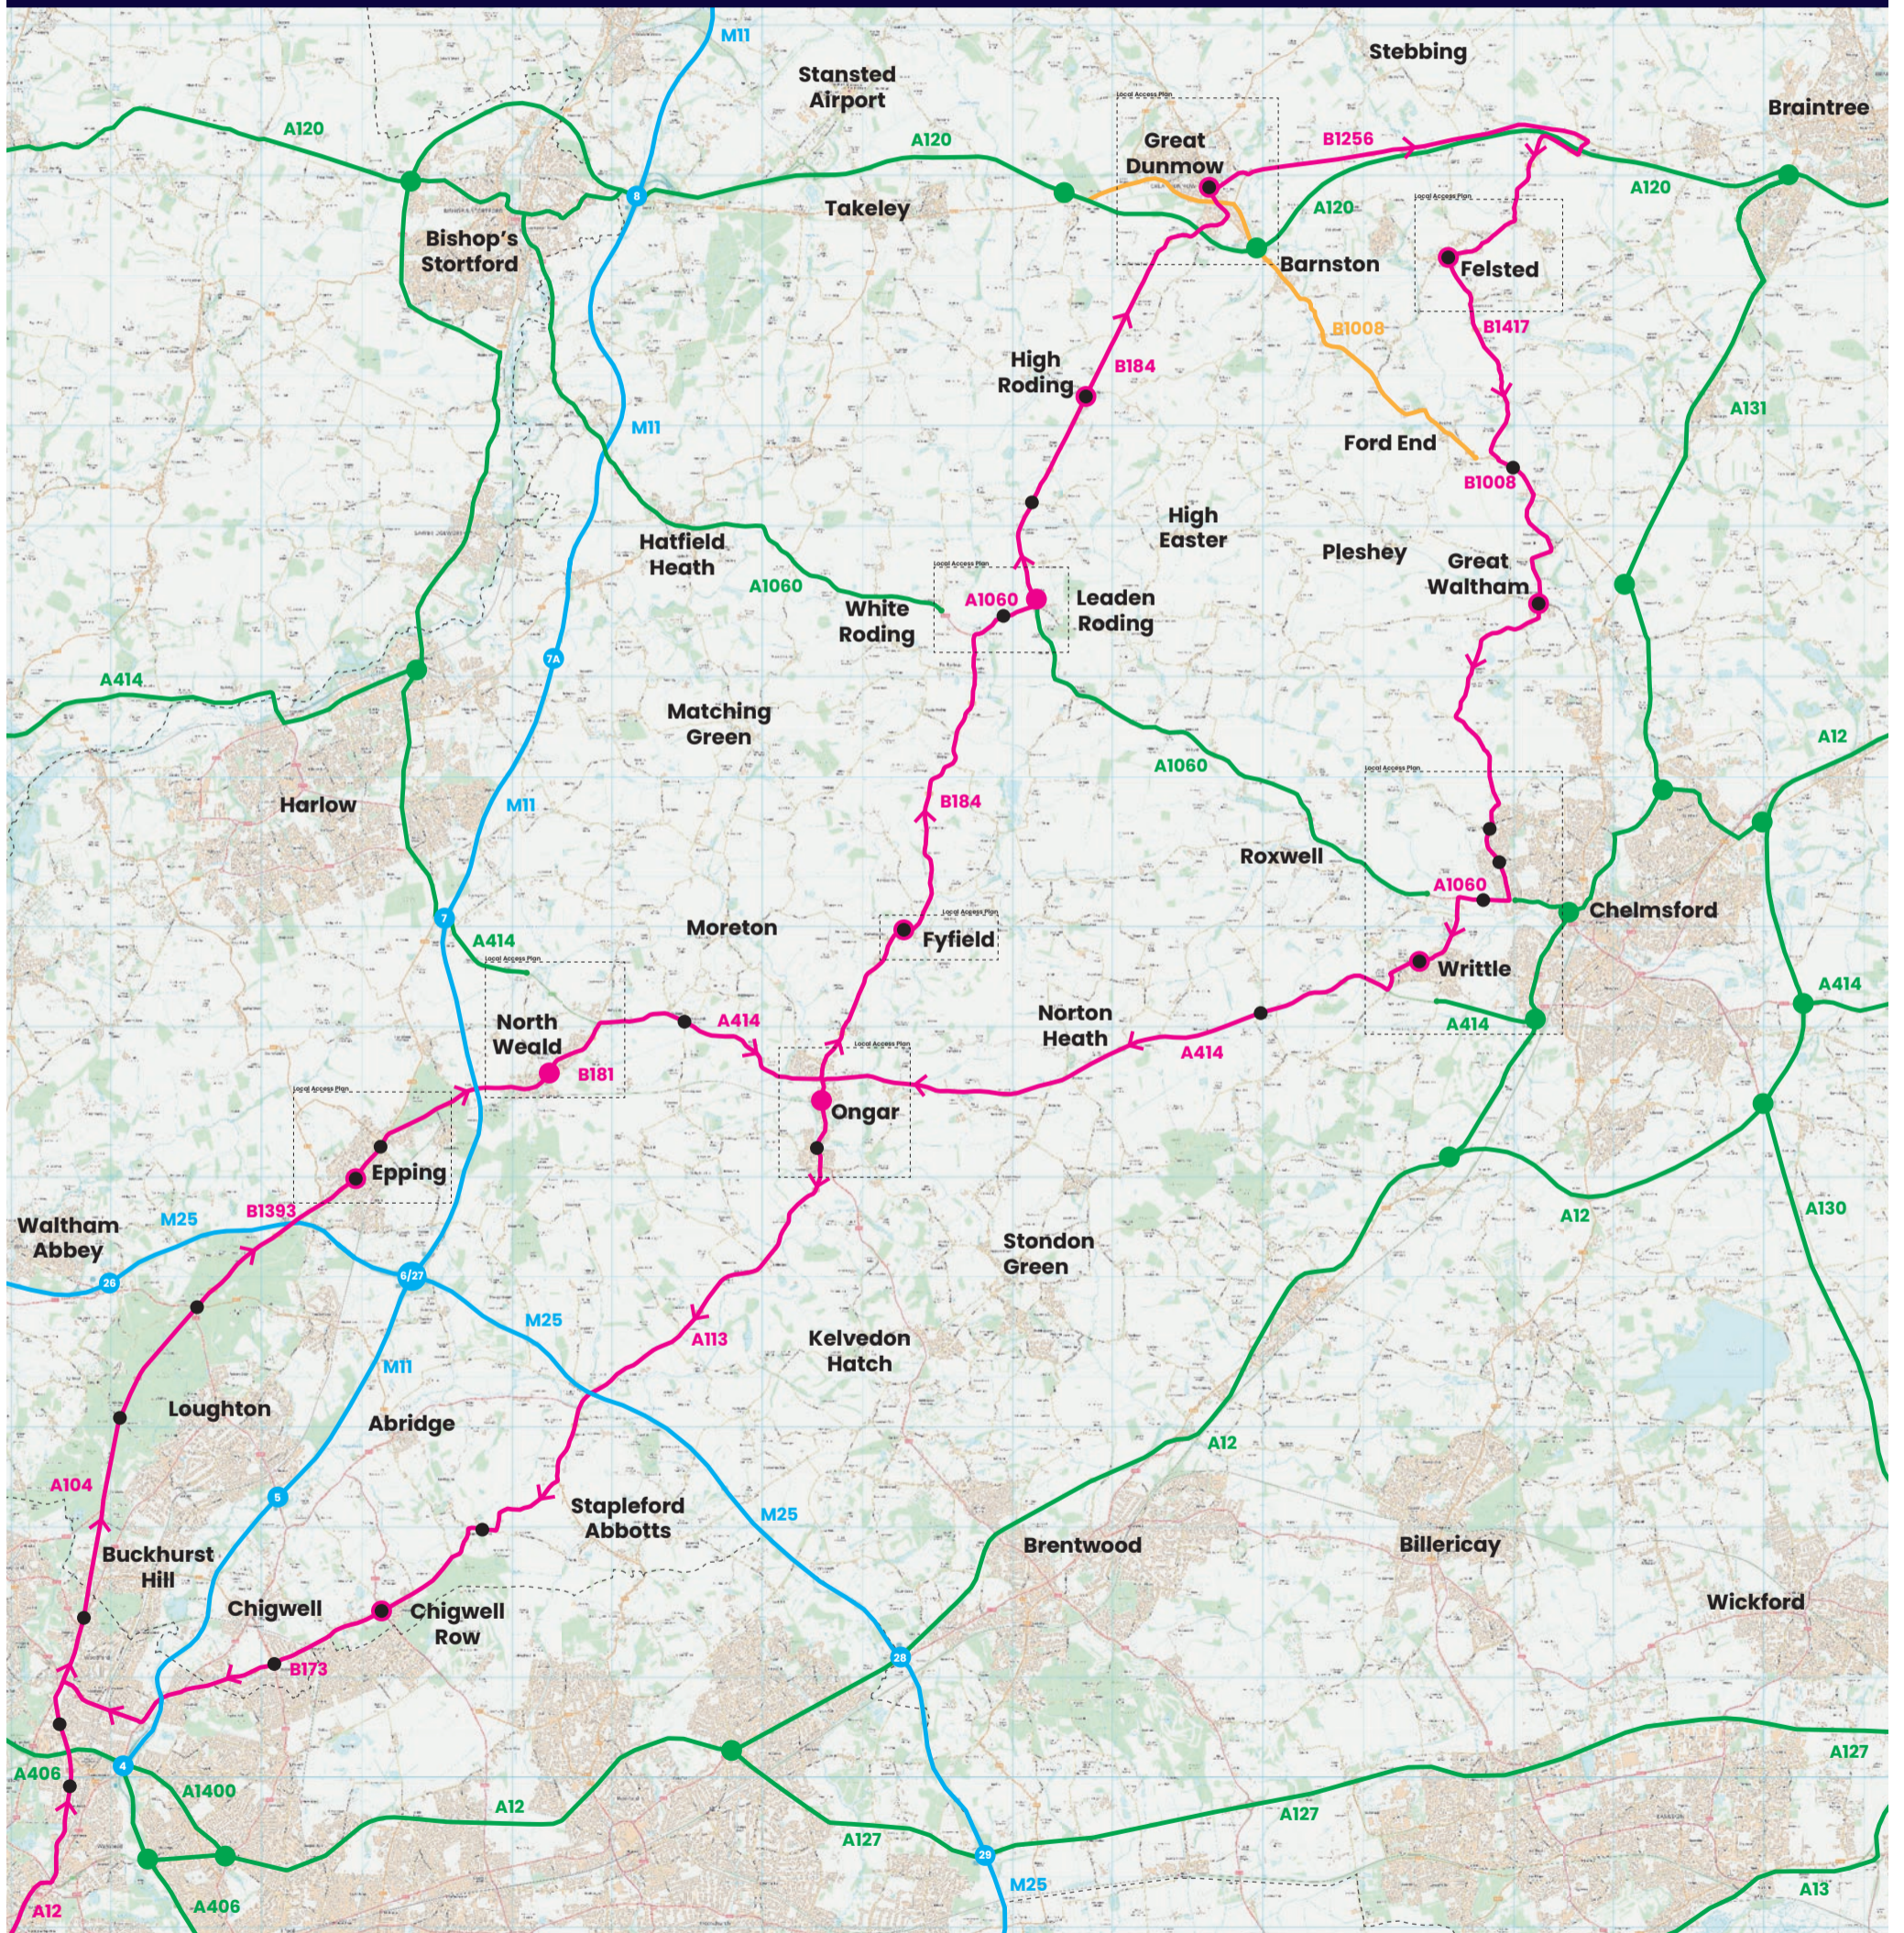

# RIDE LONDON ESSEX

## EVENT ROUTE ON SUNDAY 28 MAY 2023

### KEY

- EVENT ROUTE
- VEHICLE CROSSING POINT
- LOCAL ACCESS PLANS WILL BE AVAILABLE
- TOWN OR VILLAGE ON THE ROUTE
- DIRECTION OF TRAVEL