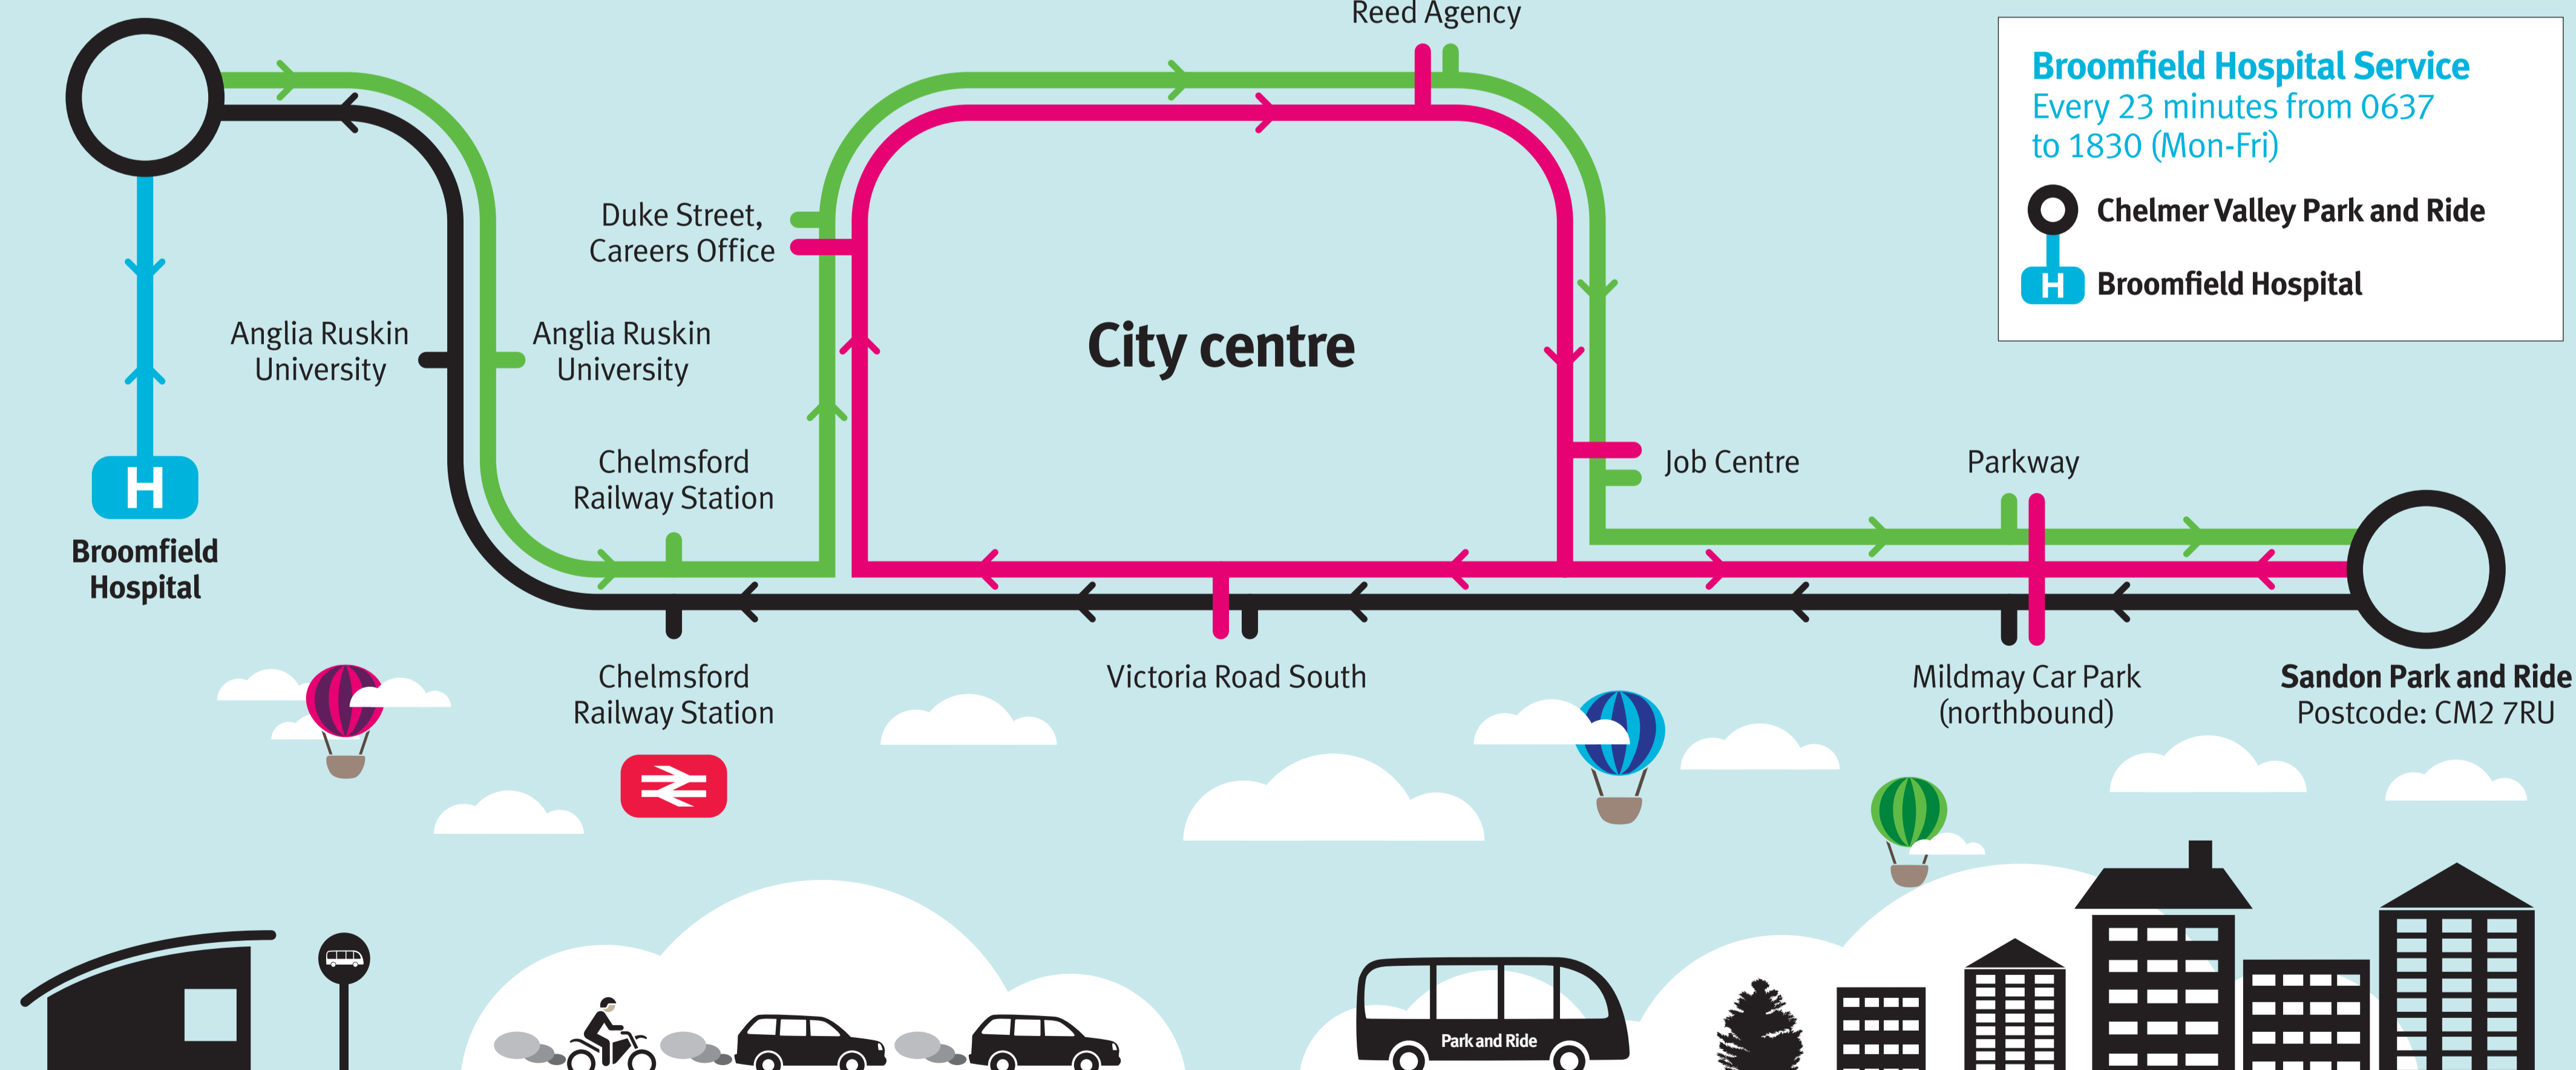

Chelmer Valley Cross City Service Throughout the day (Mon-Sat)

- Chelmer Valley Park and Ride
- Anglia Ruskin University
- Chelmsford Railway Station
- Duke Street Careers Office
- New London Road, Reed Agency
- Job Centre
- Parkway
- Sandon Park and Ride

Sandon Cross City Service Throughout the day (Mon-Sat)

- Sandon Park and Ride
- Mildmay Car Park
- Victoria Road South
- Chelmsford Railway Station
- Anglia Ruskin University
- Chelmer Valley Park and Ride

Sandon Peak Time Service 0730-0830 / 1610-1800 (Mon-Fri)

- Sandon Park and Ride
- Mildmay Car Park
- Victoria Road South
- Duke Street Careers Office
- New London Road, Reed Agency
- Job Centre
- Parkway
- Sandon Park and Ride

Broomfield Hospital Service Every 23 minutes from 0637 to 1830 (Mon-Fri)

- Chelmer Valley Park and Ride
- Broomfield Hospital

www.essex.gov.uk/parkandride

Essex County Council