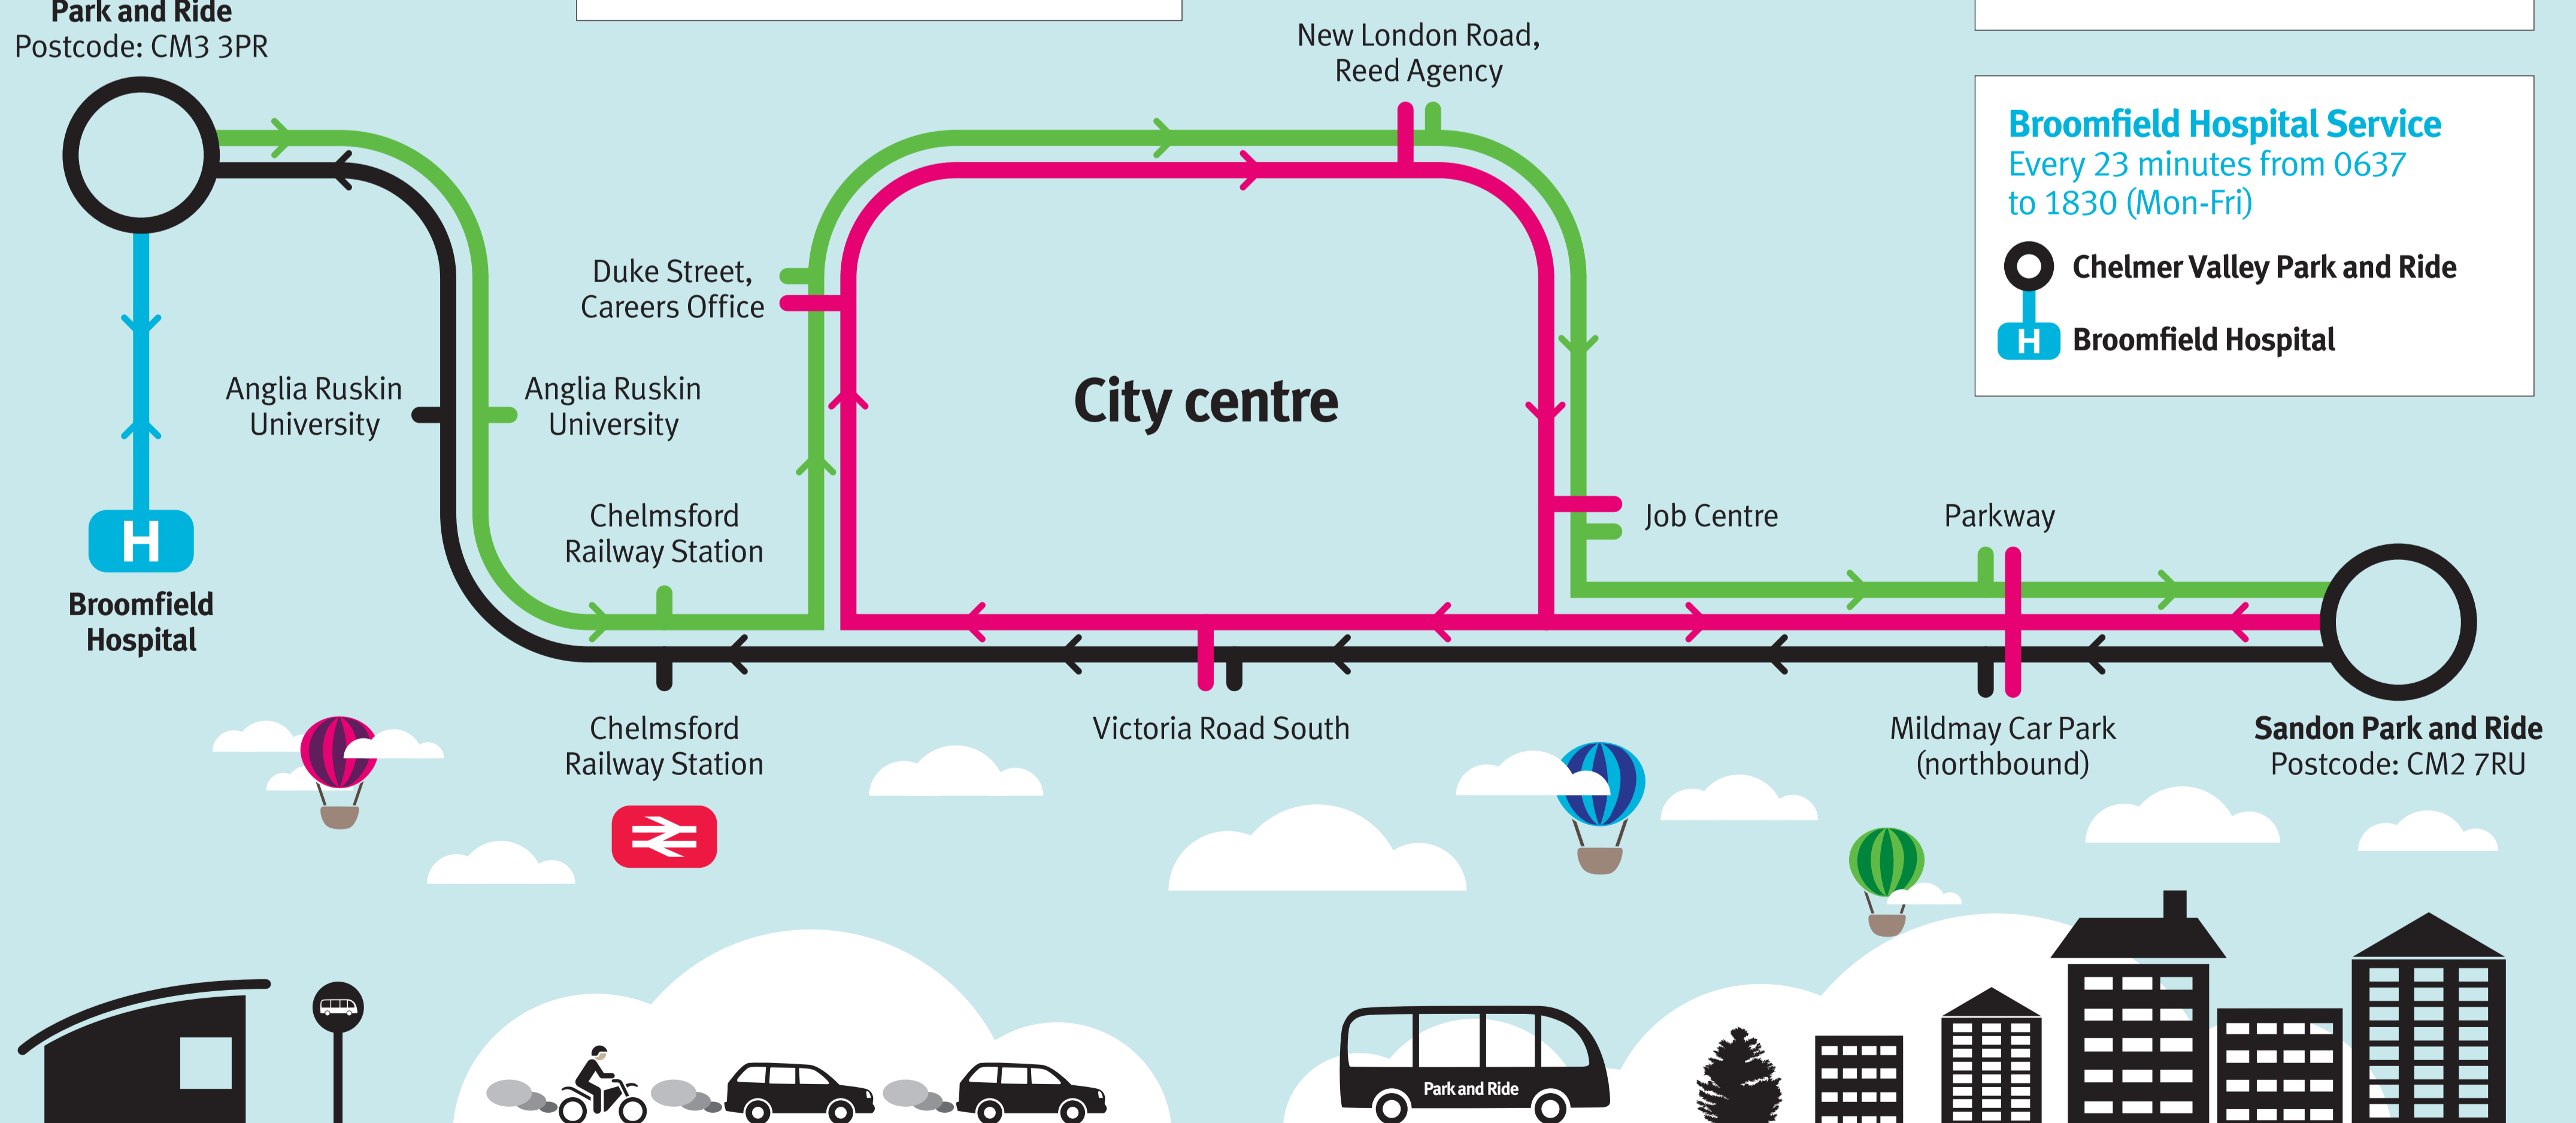

Updated November 2017

Chelmsford Park and Ride Route Map

Chelmer Valley Park and Ride
Postcode: CM3 3PR

Chelmer Valley Cross City Service Throughout the day (Mon-Sat)

- Chelmer Valley Park and Ride
- Anglia Ruskin University
- Chelmsford Railway Station
- Duke Street Careers Office
- New London Road, Reed Agency
- Job Centre
- Parkway
- Sandon Park and Ride

Sandon Cross City Service Throughout the day (Mon-Sat)

- Sandon Park and Ride
- Mildmay Car Park
- Victoria Road South
- Chelmsford Railway Station
- Anglia Ruskin University
- Chelmer Valley Park and Ride

Sandon Peak Time Service 0730-0830 / 1610-1800 (Mon-Fri)

- Sandon Park and Ride
- Mildmay Car Park
- Victoria Road South
- Duke Street Careers Office
- New London Road, Reed Agency
- Job Centre
- Parkway
- Sandon Park and Ride

Broomfield Hospital Service Every 23 minutes from 0637 to 1830 (Mon-Fri)

- Chelmer Valley Park and Ride
- Broomfield Hospital

www.essex.gov.uk/parkandride

Essex County Council