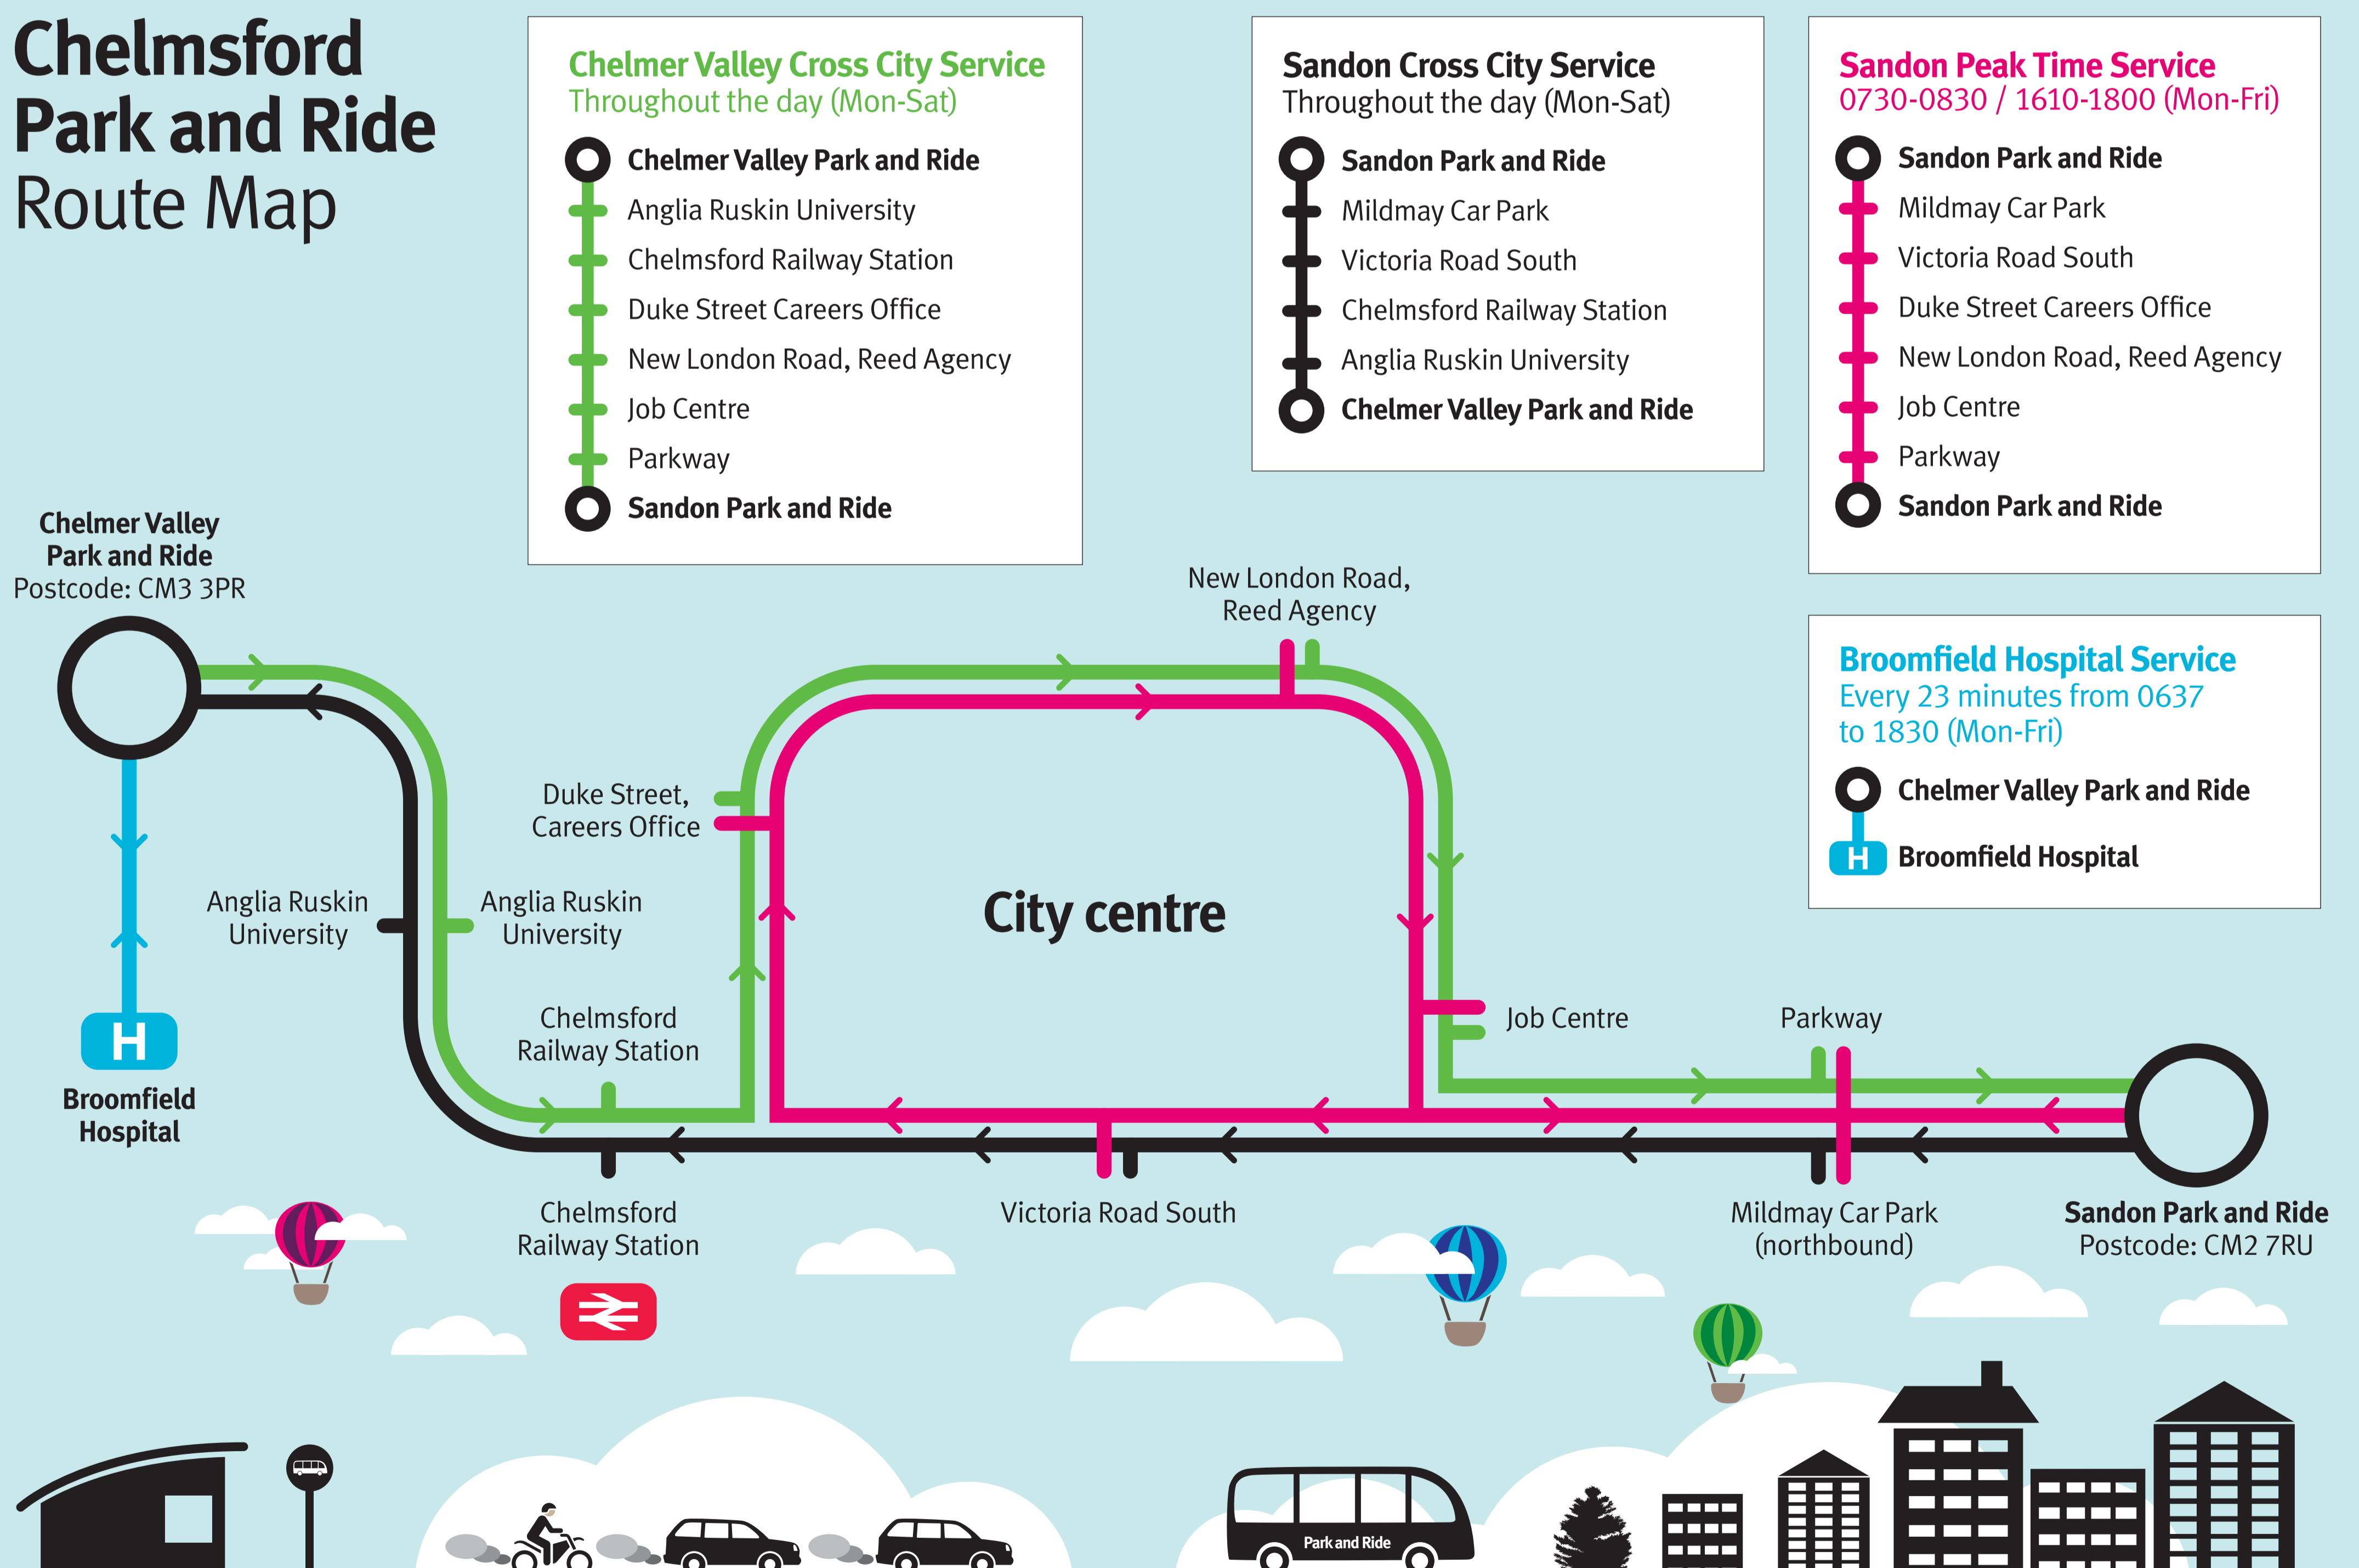

## Cross City Service To Sandon Park and Ride

Monday to Fridays		
0651 – 0913	0921 – 1651	1705 – 1956
0651, 0711, 0721, 0729, 0739, 0751, 0801, 0811, 0821, 0831, 0842, 0853, 0901, 0913	0921, 0931 then every 10 minutes until 1641, 1651	1705, 1715, 1722, 1734, 1747, 1759, 1811, 1823, 1831, 1841, 1851, 1901, 1911, 1926, 1941, 1956
Saturdays		
0721, 0741, 0801 0813, 0823 then every 10 minutes until 1833, 1843 1903, 1923, 1943		
No service Sundays, public or bank holiday Mondays		

## Sandon Loop Service To Sandon

(Mon-Fri peak hours and Saturday early morning only)

Monday to Fridays	
0744 – 0849	1624 – 1817
0744, 0754, 0804, 0816, 0826, 0836, 0849	1624, 1636, 1646, 1700, 1710, 1713, 1728, 1741, 1744, 1753, 1805, 1817
Saturdays	
0711, 0731, 0751	
No service Sundays, public or bank holiday Mondays	

### Child fares (between 5 and 16 years)

- £1.00 day ticket (Mon-Fri)
- £5.00 weekly
- £20.00 monthly

- Children under 16 years travel free on Saturday

Concessionary pass holders travel free after **0900** Monday – Friday and all day Saturday.

## Chelmsford Park and Ride Route Map

[www.essex.gov.uk/parkandride](http://www.essex.gov.uk/parkandride)