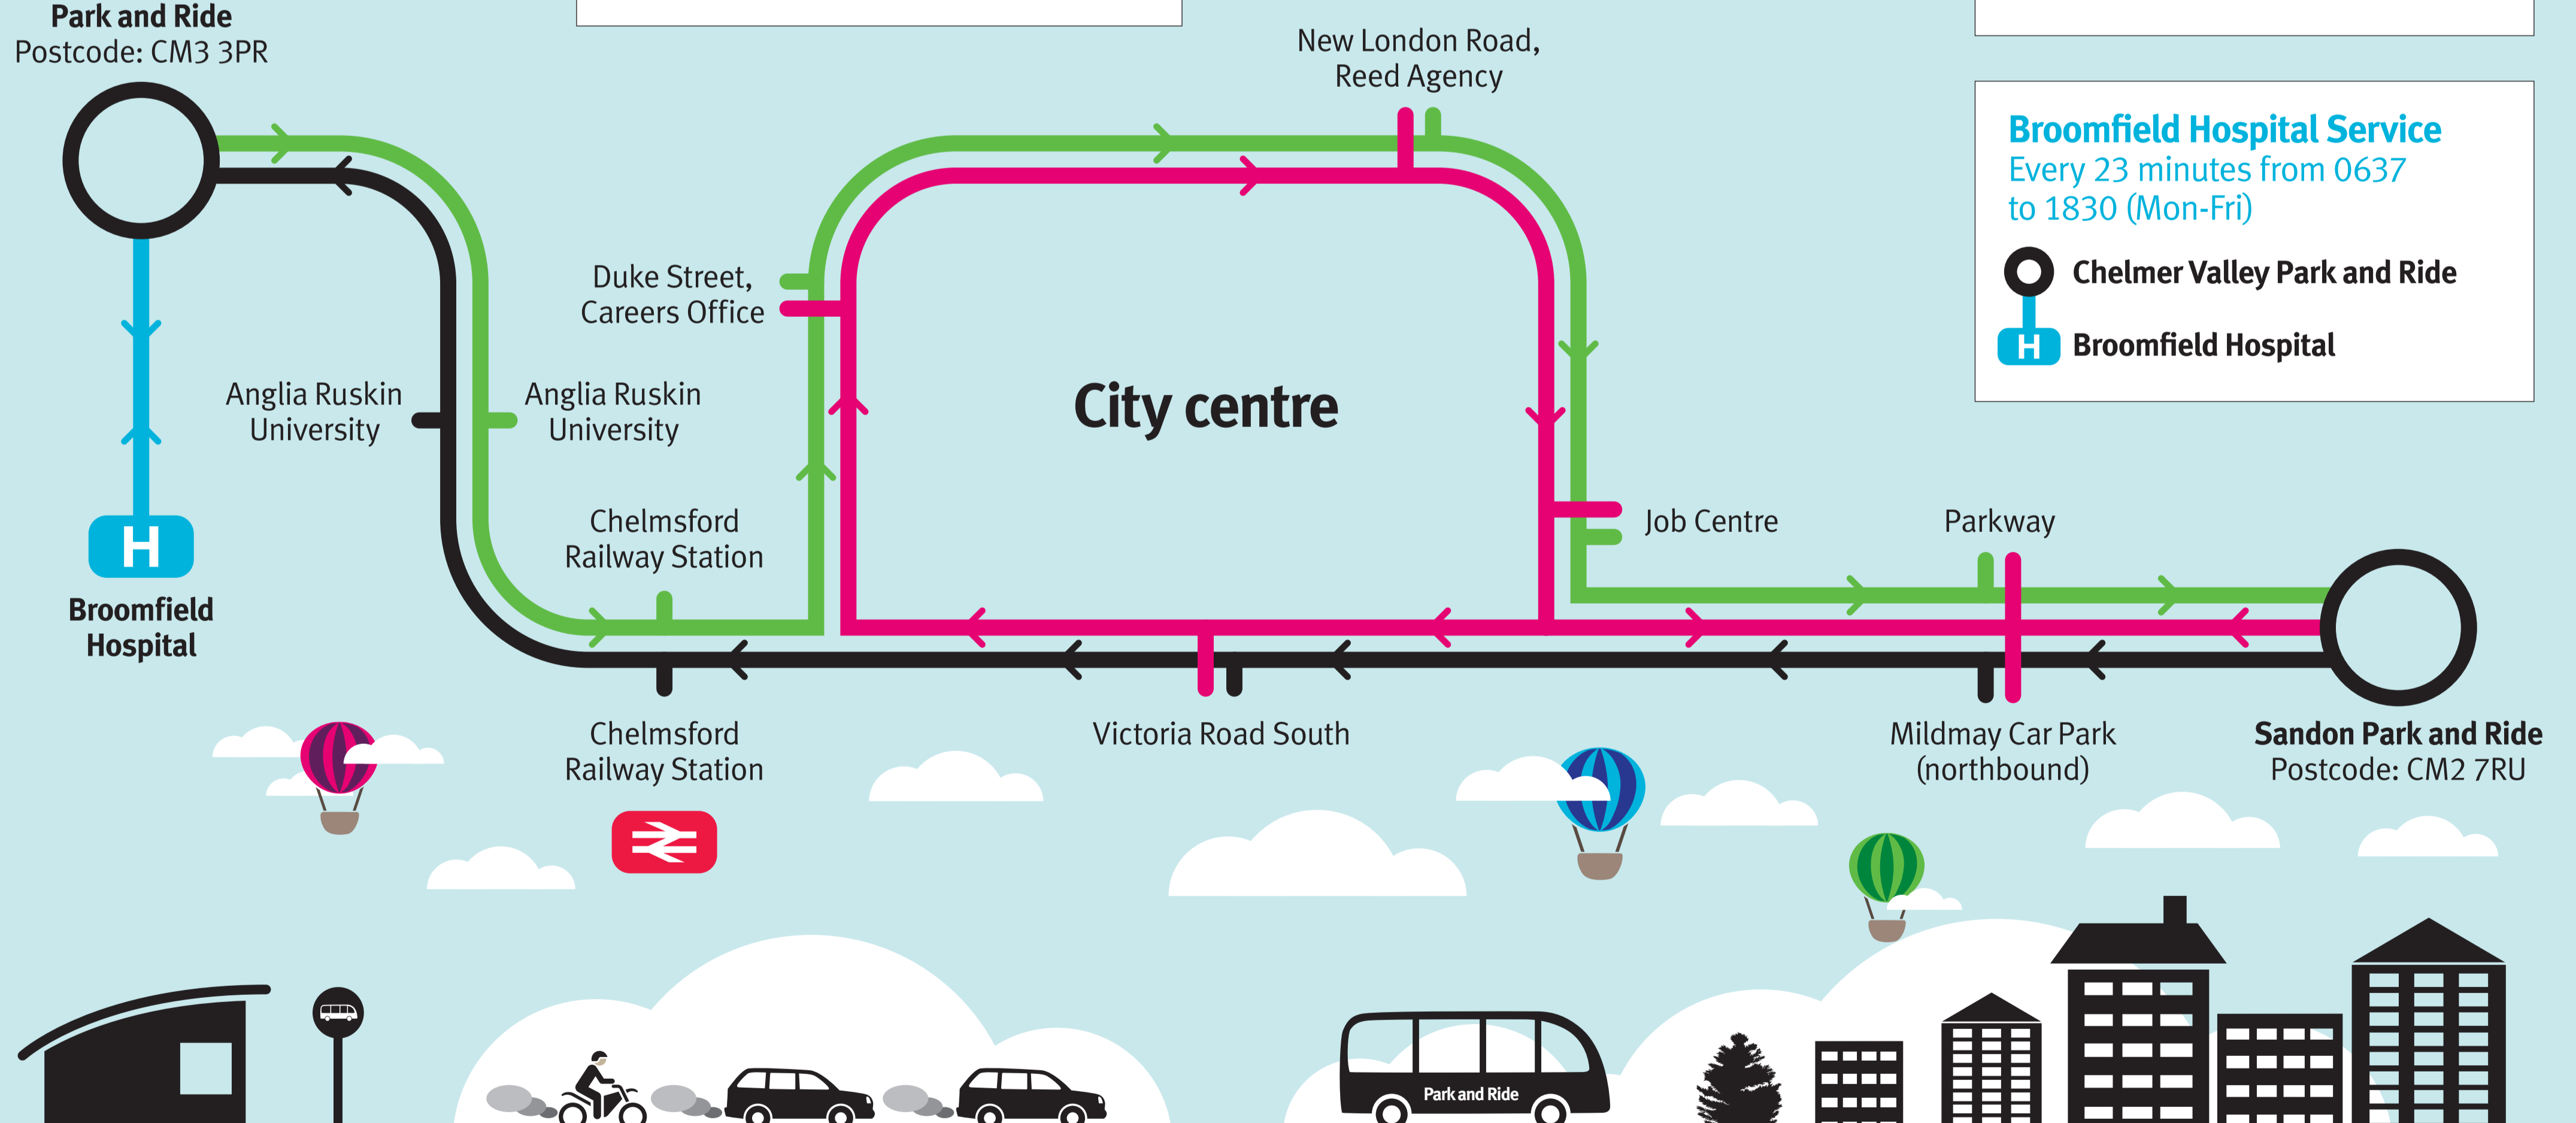

#### Chelmer Valley Cross City Service Throughout the day (Mon-Sat)

- Chelmer Valley Park and Ride
- Anglia Ruskin University
- Chelmsford Railway Station
- Duke Street Careers Office
- New London Road, Reed Agency
- Job Centre
- Parkway
- Sandon Park and Ride

#### Sandon Cross City Service Throughout the day (Mon-Sat)

- Sandon Park and Ride
- Mildmay Car Park
- Victoria Road South
- Chelmsford Railway Station
- Anglia Ruskin University
- Chelmer Valley Park and Ride

#### Sandon Peak Time Service 0730-0830 / 1610-1800 (Mon-Fri)

- Sandon Park and Ride
- Mildmay Car Park
- Victoria Road South
- Duke Street Careers Office
- New London Road, Reed Agency
- Job Centre
- Parkway
- Sandon Park and Ride

#### Broomfield Hospital Service Every 23 minutes from 0637 to 1830 (Mon-Fri)

- Chelmer Valley Park and Ride
- Broomfield Hospital

[www.essex.gov.uk/parkandride](http://www.essex.gov.uk/parkandride)

Essex County Council