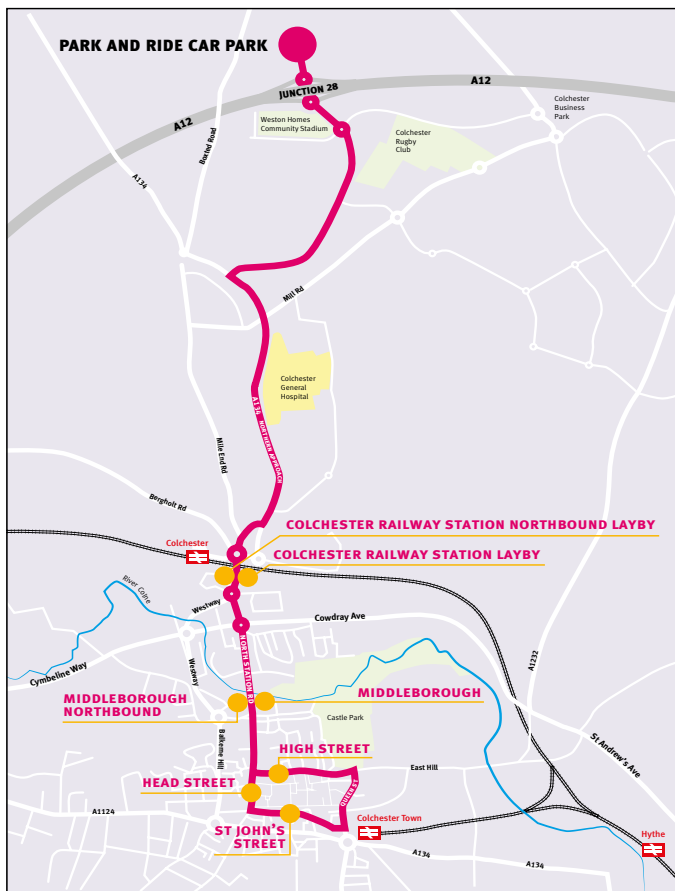

# Colchester Railway Station Northbound Layby

## Buses to Colchester Park and Ride

Monday to Friday		
0700–0900	0900–1630	1630–1910
0722, 0732, 0743, 0753, 0803, 0813, 0823, 0833, 0843 & 0853	0903, 0913, 0922, 0937, 0952, 1007, 1022, 1037, 1052, 1107, 1122, 1137, 1152, 1207, 1222, 1237, 1252, 1307, 1322, 1337, 1352, 1407, 1422, 1437, 1452, 1507, 1522, 1537, 1552, 1607 & 1622	1637, 1658, 1710, 1722, 1734, 1746, 1758, 1810, 1822, 1834, 1846, 1858 & 1910
Saturday		
0722–1907 every 15 minutes. Last bus departs Colchester Railway Station Northbound Layby at 1907		

### Colchester Park and Ride route map

#### Bus stop and timings

- Park and Ride site
- ⋮ 8 minutes
- Colchester Railway Station Layby
- ⋮ 2 minutes
- Middleborough
- ⋮ 2 minutes
- Colchester Town Centre High Street
- ⋮ 4 minutes
- Colchester Town Centre St John's Street
- ⋮ 2 minutes
- Colchester Town Centre Head Street
- ⋮ 1 minute
- Middleborough northbound
- ⋮ 3 minutes
- Colchester Railway Station Northbound Layby
- ⋮ 8 minutes
- Park and Ride site