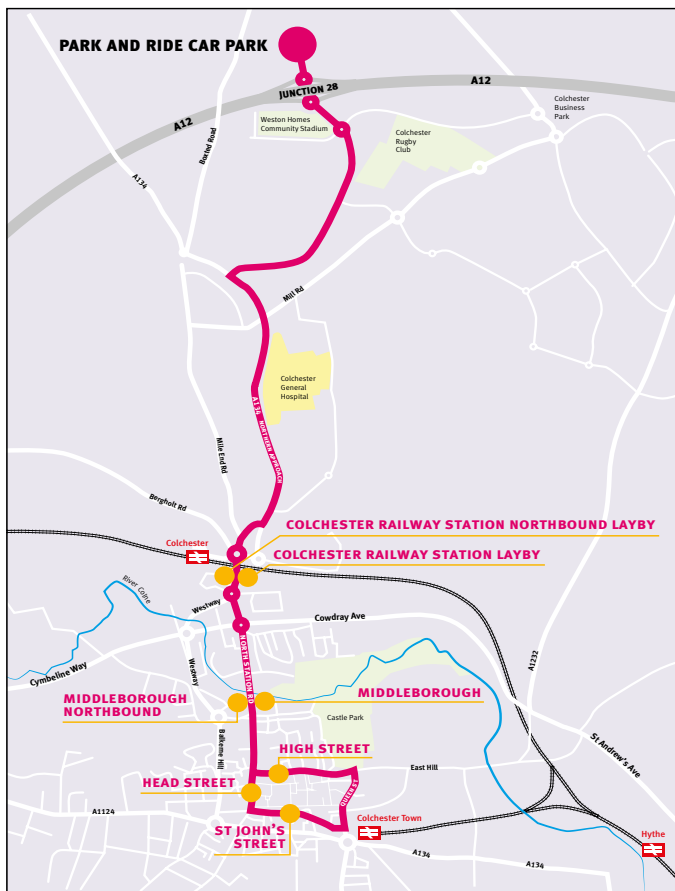

Colchester Town Centre Middleborough Northbound

Buses to Colchester Park and Ride

Monday to Friday		
0700–0900	0900–1630	1630–1907
0719, 0729, 0740, 0750, 0800, 0810, 0820, 0830, 0840 & 0850	0900, 0910, 0919, 0934, 0949, 1004, 1019, 1034, 1049, 1104, 1119, 1134, 1149, 1204, 1219, 1234, 1249, 1304, 1319, 1334, 1349, 1404, 1419, 1434, 1449, 1504, 1519, 1534, 1549, 1604 & 1619	1634, 1655, 1707, 1719, 1731, 1743, 1755, 1807, 1819, 1831, 1843, 1855 & 1907
Saturday		
0719–1904 every 15 minutes. Last bus departs Colchester Town Centre Middleborough Northbound at 1904		

Tel: 0845 603 7631

Web: www.essex.gov.uk/parkandride

Colchester Park and Ride route map

Bus stop and timings

- Park and Ride site
- ⋮ 8 minutes
- Colchester Railway Station Layby
- ⋮ 2 minutes
- Middleborough
- ⋮ 2 minutes
- Colchester Town Centre High Street
- ⋮ 4 minutes
- Colchester Town Centre St John's Street
- ⋮ 2 minutes
- Colchester Town Centre Head Street
- ⋮ 1 minute
- Middleborough northbound
- ⋮ 3 minutes
- Colchester Railway Station Northbound Layby
- ⋮ 8 minutes
- Park and Ride site