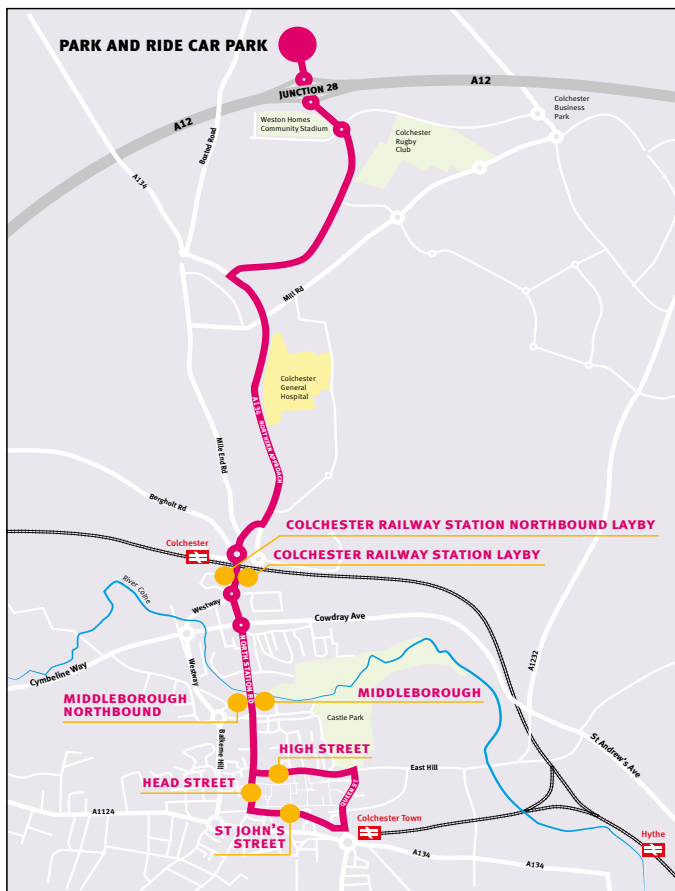

Colchester Town Centre Head Street

Buses to Colchester Park and Ride

Monday to Friday		
0700–0900	0900–1630	1630–1905
0718, 0728, 0739, 0749, 0759, 0809, 0819, 0829, 0839, 0849 & 0859	0909, 0918, 0933, 0948, 1003, 1018, 1033, 1048, 1103, 1118, 1133, 1148, 1203, 1218, 1233, 1248, 1303, 1318, 1333, 1348, 1403, 1418, 1433, 1448, 1503, 1518, 1533, 1548, 1603 & 1618	1633, 1653, 1705, 1717, 1729, 1741, 1753, 1805, 1817, 1829, 1841, 1853 & 1905
Saturday		
0718–1903 every 15 minutes. Last bus departs Colchester Town Centre Head Street at 1903		

Tel: 0845 603 7631

Web: www.essex.gov.uk/parkandride

Colchester Park and Ride route map

Bus stop and timings

- Park and Ride site
↓ 8 minutes
- Colchester Railway Station Layby
↓ 2 minutes
- Middleborough
↓ 2 minutes
- Colchester Town Centre High Street
↓ 4 minutes
- Colchester Town Centre St John's Street
↓ 2 minutes
- Colchester Town Centre Head Street
↓ 1 minute
- Middleborough northbound
↓ 3 minutes
- Colchester Railway Station Northbound Layby
↓ 8 minutes
- Park and Ride site