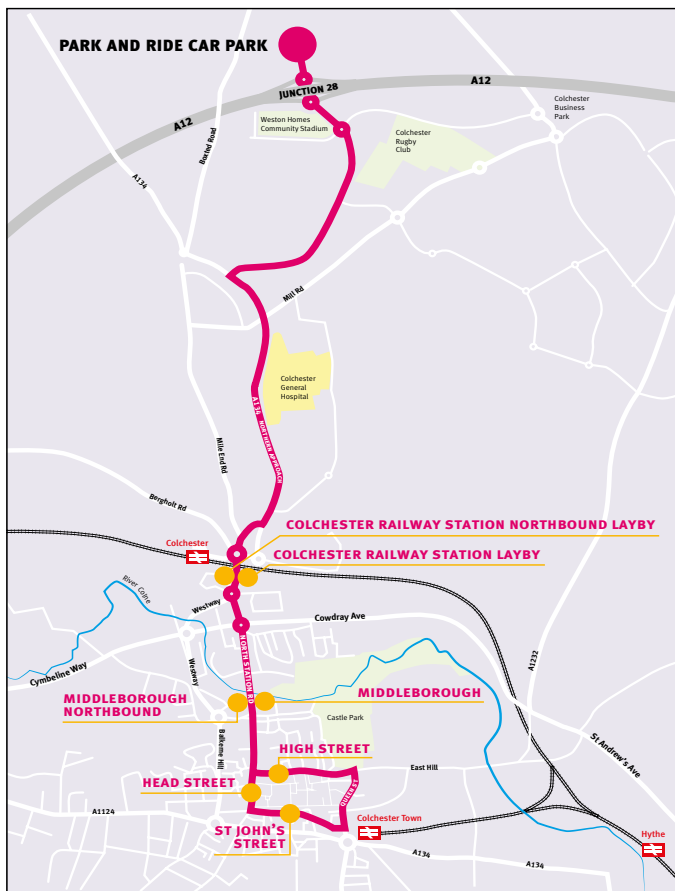

Colchester Town Centre St John's Street

Buses to Colchester Park and Ride

Monday to Friday		
0700–0900	0900–1630	1630–1901
0716, 0726, 0737, 0747, 0757, 0807, 0817, 0827, 0837, 0847 & 0857	0907, 0914, 0931, 0946, 1001, 1016, 1031, 1046, 1101, 1116, 1131, 1146, 1201, 1216, 1231, 1246, 1301, 1316, 1331, 1346, 1401, 1416, 1431, 1446, 1501, 1516, 1531, 1546, 1601 & 1616	1631, 1651, 1703, 1715, 1727, 1739, 1751, 1803, 1815, 1827, 1839, 1851 & 1903
Saturday		
0716–1901 every 15 minutes. Last bus departs Colchester Town Centre St John's Street at 1901		

Tel: 0845 603 7631

Web: www.essex.gov.uk/parkandride

Colchester Park and Ride route map

Bus stop and timings

- Park and Ride site
↓ 8 minutes
- Colchester Railway Station Layby
↓ 2 minutes
- Middleborough
↓ 2 minutes
- Colchester Town Centre High Street
↓ 4 minutes
- Colchester Town Centre St John's Street
↓ 2 minutes
- Colchester Town Centre Head Street
↓ 1 minute
- Middleborough northbound
↓ 3 minutes
- Colchester Railway Station Northbound Layby
↓ 8 minutes
- Park and Ride site