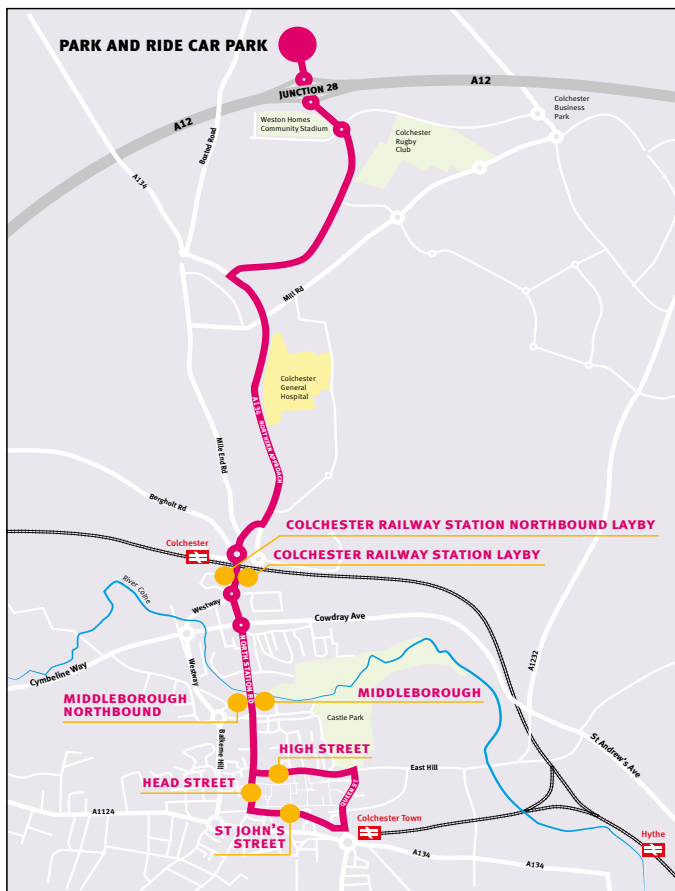

Colchester Town Centre High Street

Buses to Colchester Park and Ride

Monday to Friday		
0700–0900	0900–1630	1630–1859
0712, 0722, 0733, 0743, 0753, 0803, 0813, 0823, 0833, 0843 & 0853	0903, 0912, 0927, 0942, 0957, 1012, 1027, 1042, 1057, 1112, 1127, 1142, 1157, 1212, 1227, 1242, 1257, 1312, 1327, 1342, 1357, 1412, 1427, 1442, 1457, 1512, 1527, 1542, 1557, 1612 & 1627	1647, 1659, 1711, 1723, 1735, 1747, 1759, 1811, 1823, 1835, 1847 & 1859
Saturday		
0712–1857 every 15 minutes. Last bus departs Colchester Town Centre High Street at 1857		

Tel: 0845 603 7631

Web: www.essex.gov.uk/parkandride

Colchester Park and Ride route map

Bus stop and timings

- Park and Ride site
 - ↓ 8 minutes
- Colchester Railway Station Layby
 - ↓ 2 minutes
- Middleborough
 - ↓ 2 minutes
- Colchester Town Centre High Street
 - ↓ 4 minutes
- Colchester Town Centre St John's Street
 - ↓ 2 minutes
- Colchester Town Centre Head Street
 - ↓ 1 minute
- Middleborough northbound
 - ↓ 3 minutes
- Colchester Railway Station Northbound Layby
 - ↓ 8 minutes
- Park and Ride site