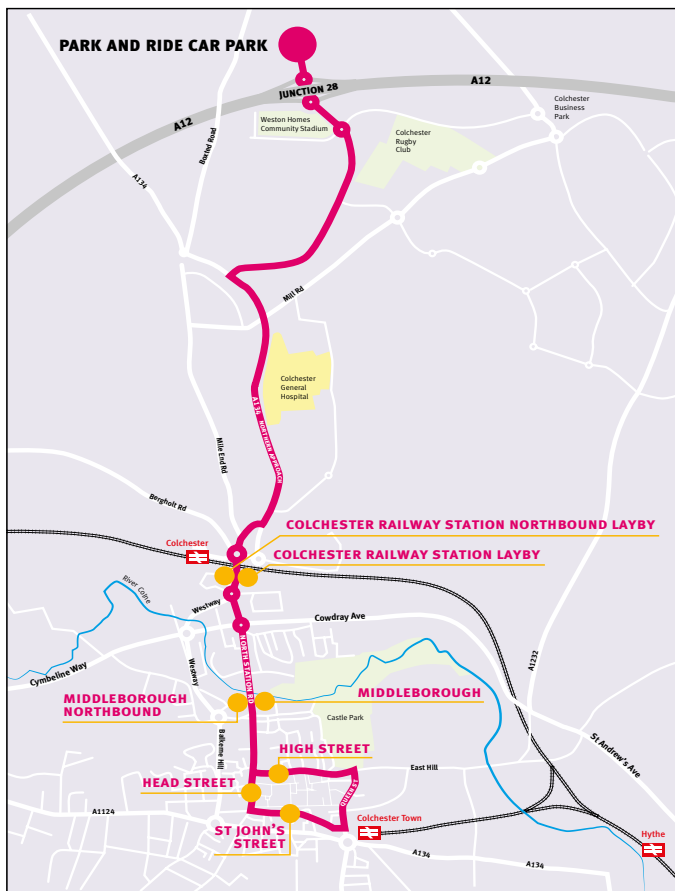

Colchester Town Centre Middleborough

Buses to Colchester Park and Ride

Monday to Friday		
0700–0900	0900–1630	1630–1857
0710, 0720, 0731, 0741, 0751, 0801, 0811, 0821, 0831, 0841 & 0851	0901, 0910, 0925, 0940, 0955, 1010, 1025, 1040, 1055, 1110, 1125, 1140, 1155, 1210, 1225, 1240, 1255, 1310, 1325, 1340, 1355, 1410, 1425, 1440, 1455, 1510, 1525, 1540, 1555, 1610 & 1625	1645, 1657, 1709, 1721, 1733, 1745, 1757, 1809, 1821, 1833, 1845 & 1857
Saturday		
0710–1855 every 15 minutes. Last bus departs Colchester Town Centre Middleborough at 1855		

Tel: 0845 603 7631

Web: www.essex.gov.uk/parkandride

Colchester Park and Ride route map

Bus stop and timings

- Park and Ride site
↓ 8 minutes
- Colchester Railway Station Layby
↓ 2 minutes
- Middleborough
↓ 2 minutes
- Colchester Town Centre High Street
↓ 4 minutes
- Colchester Town Centre St John's Street
↓ 2 minutes
- Colchester Town Centre Head Street
↓ 1 minute
- Middleborough northbound
↓ 3 minutes
- Colchester Railway Station Northbound Layby
↓ 8 minutes
- Park and Ride site