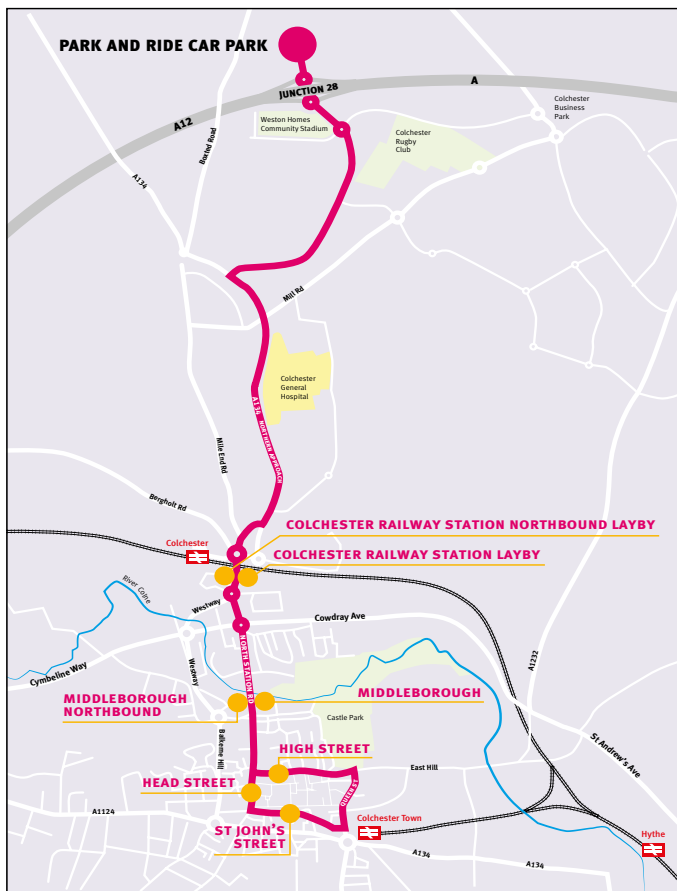

# Colchester Railway Station Layby

## Buses to Colchester Park and Ride

Monday to Friday		
0700–0900	0900–1630	1630–1854
0708, 0718, 0729, 0739, 0749, 0759, 0809, 0819, 0829, 0839, 0849 & 0859	0908, 0923, 0938, 0953, 1008, 1023, 1038, 1053, 1108, 1123, 1138, 1153, 1208, 1223, 1238, 1253, 1308, 1323, 1338, 1353, 1408, 1423, 1438, 1453, 1508, 1523, 1538, 1553, 1608 & 1623	1642, 1654, 1706, 1718, 1730, 1742, 1754, 1806, 1818, 1830, 1842 & 1854
Saturday		
0708–1853 every 15 minutes. Last bus departs Colchester Railway Station Layby at 1853		

### Colchester Park and Ride route map

#### Bus stop and timings

- Park and Ride site  
↓ 8 minutes
- Colchester Railway Station Layby  
↓ 2 minutes
- Middleborough  
↓ 2 minutes
- Colchester Town Centre High Street  
↓ 4 minutes
- Colchester Town Centre St John's Street  
↓ 2 minutes
- Colchester Town Centre Head Street  
↓ 1 minute
- Middleborough northbound  
↓ 3 minutes
- Colchester Railway Station Northbound Layby  
↓ 8 minutes
- Park and Ride site